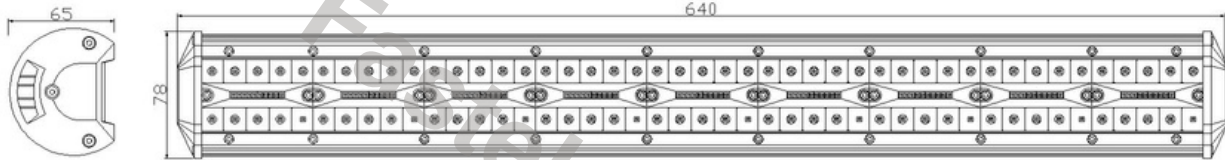

PANEL LED 180XLED

Reference: FA35183

PHOTO AND TECHNICAL DRAWING:

TECHNICAL SPECIFICATIONS:

MATERIAL	QUANTITY LED/LM	MOUNTING	CABLE	FUNCTION	WATT	VOLTAGE	CERTIFICATES	PACKING/ WEIGHT
» Lens: PC » Housing: AL	» 180x LED » 11700 LM	» screw	» 300 mm	» work light » combo	» 270W	» 12V/24V	» ECE R10	» cart. dim.: 132x115x760 mm » lamp weight: 1285g » 6 pcs/bulk box