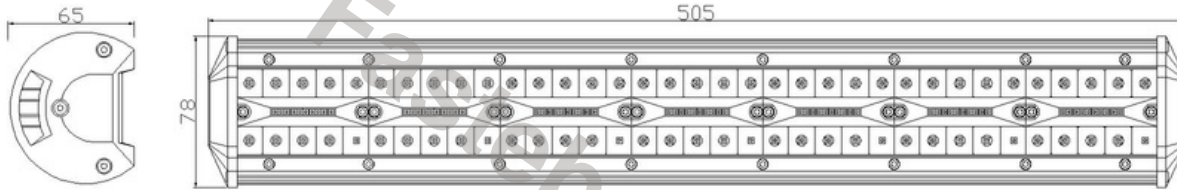

PANEL LED 140XLED

Reference: FA35181

PHOTO AND TECHNICAL DRAWING:

TECHNICAL SPECIFICATIONS:

MATERIAL	QUANTITY LED/LM	MOUNTING	CABLE	FUNCTION	WATT	VOLTAGE	CERTIFICATES	PACKING/ WEIGHT
» Lens: PC » Housing: AL	» 140x LED » 9100 LM	» screw	» 300 mm	» work light » combo	» 210W	» 12V/24V	» ECE R10	» cart. dim.: 132x115x610 mm » lamp weight: 1020g » 10 pcs/bulk box