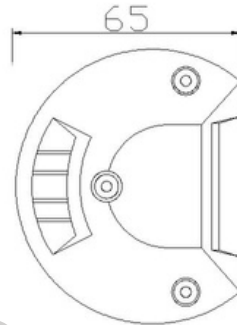

PANEL LED 20XLED

Reference: FA35175

PHOTO AND TECHNICAL DRAWING:

TECHNICAL SPECIFICATIONS:

MATERIAL	QUANTITY LED/LM	MOUNTING	CABLE	FUNCTION	WATT	VOLTAGE	CERTIFICATES	PACKING/ WEIGHT
» Lens: PC » Housing: AL	» 20x LED » 1300 LM	» screw	» 300 mm	» work light » combo	» 30W	» 12V/24V	» ECE R10	» cart. dim.: 100x90x90 mm » lamp weight: 315g » 40 pcs/bulk box