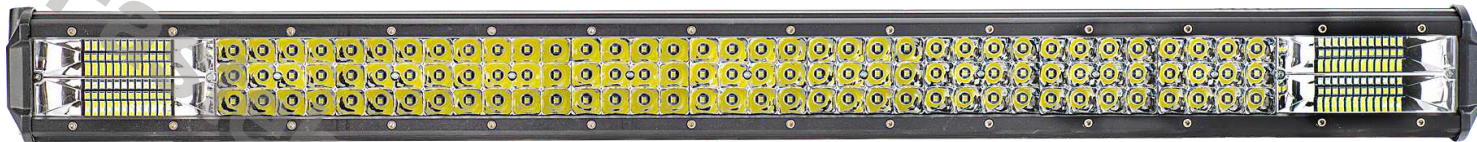

PANEL LED 156XLED

Reference: FA35173

PHOTO AND TECHNICAL DRAWING:

TECHNICAL SPECIFICATIONS:

MATERIAL	QUANTITY LED/LM	MOUNTING	CABLE	FUNCTION	WATT	VOLTAGE	CERTIFICATES	PACKING/WEIGHT
» Lens: PC » Housing: AL	» 156x LED » 10140 LM	» screw	» 300 mm	» work light » combo	» 234W	» 12V/24V	» ECE R10	» cart. dim.: 132x115x1000 mm » lamp weight: 1595g » 6 pcs/bulk box