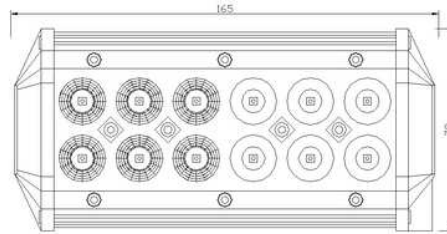

» flood   » spot