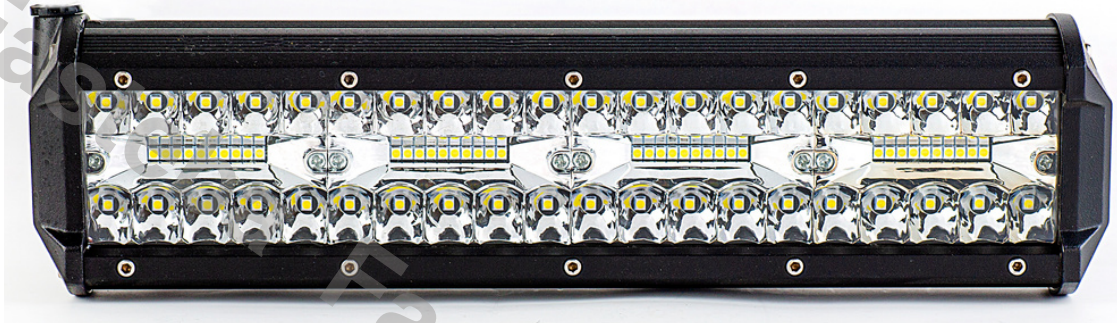

PANEL LED 80XLED

Reference: FA35178

PHOTO AND TECHNICAL DRAWING:

TECHNICAL SPECIFICATIONS:

MATERIAL	QUANTITY LED/LM	MOUNTING	CABLE	FUNCTION	WATT	VOLTAGE	CERTIFICATES	PACKING/WEIGHT
» Lens: PC » Housing: AL	» 80x LED » 5200 LM	» screw	» 300 mm	» work light » combo	» 120W	» 12V/24V	» ECE R10	» cart. dim.: 132x115x410 mm » lamp weight: 690g » 10 pcs/bulk box