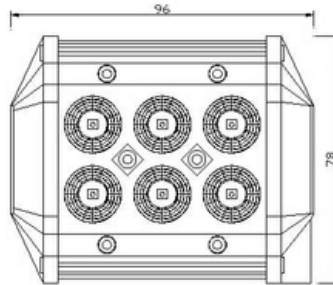

PANEL LED 18W 98MM SPOT

Reference: FA35142

PHOTO AND TECHNICAL DRAWING:

TECHNICAL SPECIFICATIONS:

MATERIAL	QUANTITY LED/LM	MOUNTING	CABLE	FUNCTION	WATT	VOLTAGE	CERTIFICATES	PACKING/WEIGHT
» Lens: PC » Housing: AL	» 6 » 720 LM	» screw	» 300mm	» work light » spot	» 14W	» 12V/24V	» ECE R10	» cart. dim.: 100x90x90 mm » lamp weight: 264g » 40 pcs/bulk box