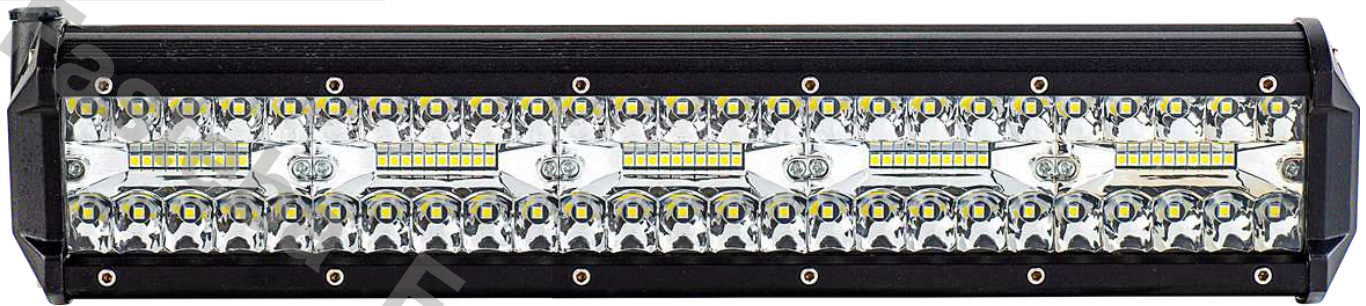

PANEL LED 100XLED

Reference: FA35179

PHOTO AND TECHNICAL DRAWING:

TECHNICAL SPECIFICATIONS:

MATERIAL	QUANTITY LED/LM	MOUNTING	CABLE	FUNCTION	WATT	VOLTAGE	CERTIFICATES	PACKING/WEIGHT
» Lens: PC » Housing: AL	» 100x LED » 6500 LM	» screw	» 300 mm	» work light » combo	» 150W	» 12V/24V	» ECE R10	» cart. dim.: 132x115x480 mm » lamp weight: 800g » 10 pcs/bulk box