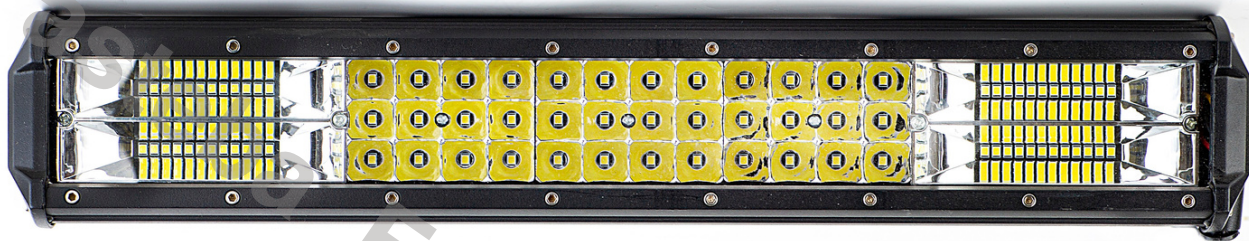

PANEL LED 84XLED

Reference: FA35167

PHOTO AND TECHNICAL DRAWING:

TECHNICAL SPECIFICATIONS:

MATERIAL	QUANTITY LED/LM	MOUNTING	CABLE	FUNCTION	WATT	VOLTAGE	CERTIFICATES	PACKING/WEIGHT
» Lens: PC » Housing: AL	» 84x LED » 5460 LM	» screw	» 300 mm	» work light » combo	» 126 W	» 12V/24V	» ECE R10	» cart. dim.: 132x115x550 mm » lamp weight: 890 g » 10 pcs/bulk box