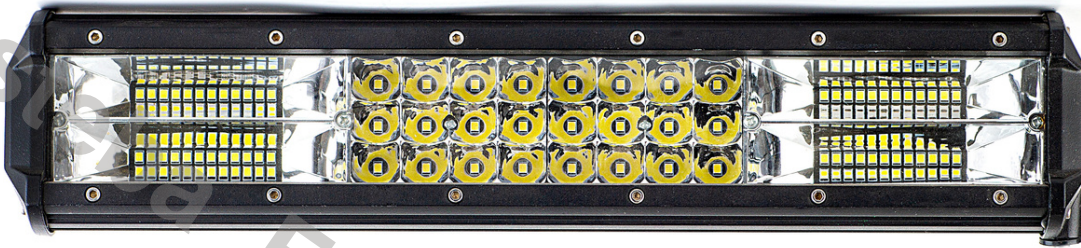

PANEL LED 72XLED

Reference: FA35166

PHOTO AND TECHNICAL DRAWING:

TECHNICAL SPECIFICATIONS:

MATERIAL	QUANTITY LED/LM	MOUNTING	CABLE	FUNCTION	WATT	VOLTAGE	CERTIFICATES	PACKING/ WEIGHT
» Lens: PC » Housing: AL	» 72x LED » 4680 LM	» screw	» 300 mm	» work light » combo	» 108 W	» 12V/24V	» ECE R10	» cart. dim.: 132x115x480 mm » lamp weight: 780 g » 10 pcs/bulk box