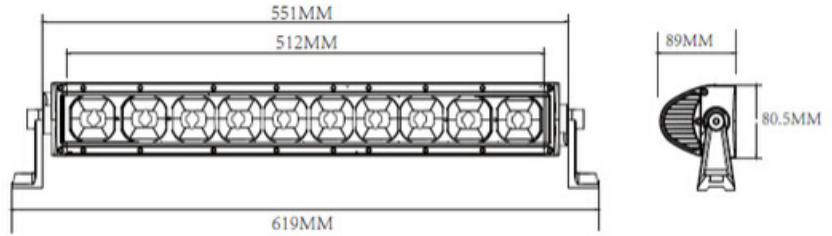

PANEL LED 10X LED

Reference: FA35152

PHOTO AND TECHNICAL DRAWING:

TECHNICAL SPECIFICATIONS:

MATERIAL	QUANTITY LED/LM	MOUNTING	CABLE	FUNCTION	WATT	VOLTAGE	CERTIFICATES	PACKING/ WEIGHT
» Lens: PC » Housing: AL	» 10 » 4469 LM	» screw	» 250 mm	» work light » combo	» 120 W	» 12V/24V	» ECE R10	» cart.dim.: 680x120x120 mm » lamp weight: 2700g » 4 pcs/bulk box