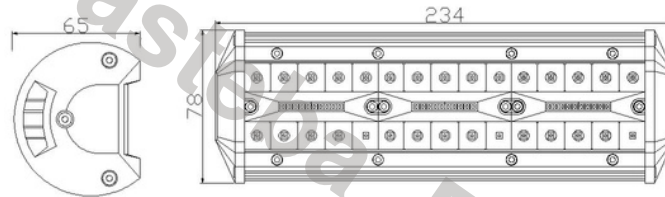

PANEL LED 60XLED

Reference: FA35177

PHOTO AND TECHNICAL DRAWING:

TECHNICAL SPECIFICATIONS:

MATERIAL	QUANTITY LED/LM	MOUNTING	CABLE	FUNCTION	WATT	VOLTAGE	CERTIFICATES	PACKING/ WEIGHT
» Lens: PC » Housing: AL	» 60x LED » 3900 LM	» screw	» 300 mm	» work light » combo	» 90W	» 12V/24V	» ECE R10	» cart. dim.: 132x115x340 mm » lamp weight: 535g » 20 pcs/bulk box