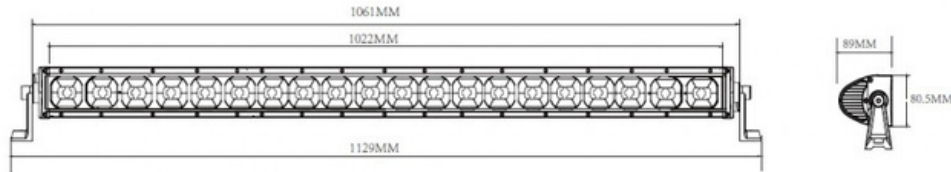

PANEL LED 20X LED

Reference: FA35154

PHOTO AND TECHNICAL DRAWING:

TECHNICAL SPECIFICATIONS: