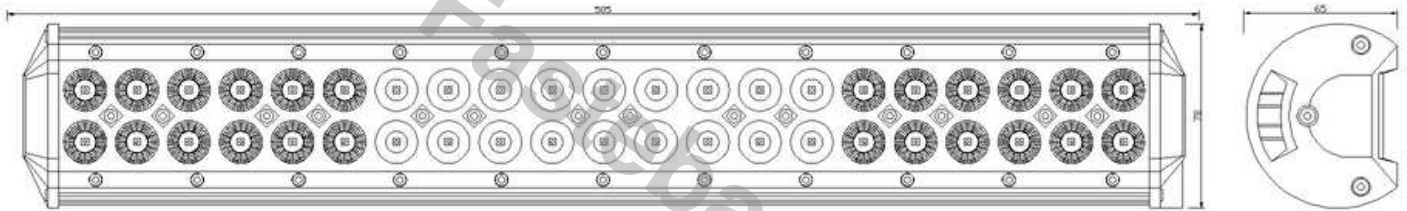

PANEL LED 126W 505MM

Reference: FA35148

PHOTO AND TECHNICAL DRAWING:

TECHNICAL SPECIFICATIONS:

MATERIAL	QUANTITY LED/LM	MOUNTING	CABLE	FUNCTION	WATT	VOLTAGE	CERTIFICATES	PACKING/ WIEGHT
» Lens: PC » Housing: AL	» 42 » 5000 LM	» screws	» 300mm	» work light » combo	» 80W	» 12V/24V	» ECE R10	» cart. dim.: 580x120x100 mm » lamp weight: 1077g » 8pcs/bulk box