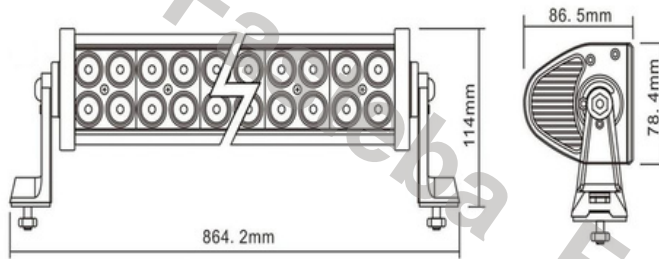

PANEL LED 180W 60 LED 864MM

Reference: FA35138

PHOTO AND TECHNICAL DRAWING:

TECHNICAL SPECIFICATIONS:

MATERIAL	QUANTITY LED/LM	MOUNTING	CABLE	FUNCTION	WATT	VOLTAGE	CERTIFICATES	PACKING/WEIGHT
» Lens: PC » Housing: AL	» 60 » 3472LM	» screw	» 250 mm	» work light » combo	» 180 W	» 12V/24V	» ECE R10	» cart. dim.: 863x110x100 mm » lamp weight: 2550 g » 4 pcs/bulk box