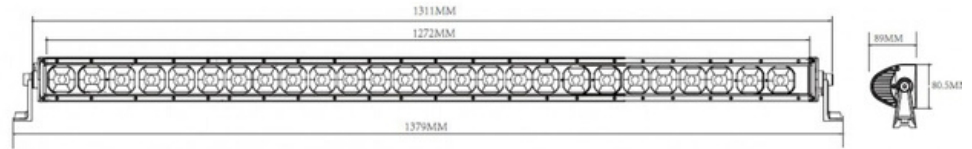

PANEL LED 25X LED

Reference: FA35155

PHOTO AND TECHNICAL DRAWING:

TECHNICAL SPECIFICATIONS:

MATERIAL	QUANTITY LED/LM	MOUNTING	CABLE	FUNCTION	WATT	VOLTAGE	CERTIFICATES	PACKING/ WEIGHT
» Lens: PC » Housing: AL	» 25 » 8932 LM	» screw	» 250 mm	» work light » combo	» 300 W	» 12V/24V	» ECE R10	» cart. dim.: 1430x120x120 mm » lamp weight: 6000g » 4 pcs/bulk box