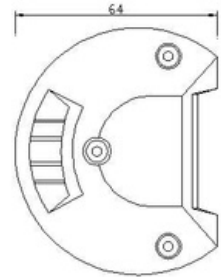

PANEL LED 18W 98MM SPOT

Reference: FA35142

PHOTO AND TECHNICAL DRAWING:

TECHNICAL SPECIFICATIONS:

MATERIAL	QUANTITY LED/LM	MOUNTING	CABLE	FUNCTION	WATT	VOLTAGE	CERTIFICATES	PACKING/WEIGHT
» Lens: PC » Housing: AL	» 6 » 720 LM	» screw	» 300mm	» work light » spot	» 14W	» 12V/24V	» ECE R10	» cart. dim.: 100x90x90 mm » lamp weight: 264g » 40 pcs/bulk box