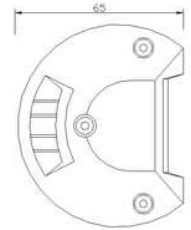

» flood   » spot