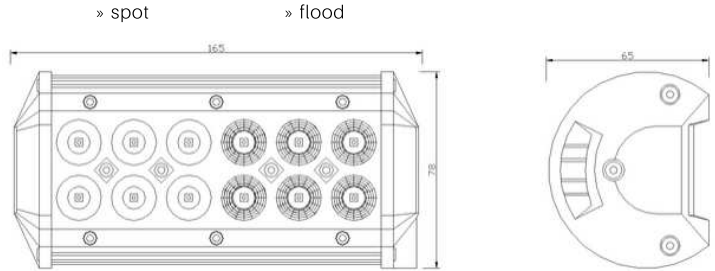

PANEL LED 36W 167MM COMBO LEFT

Reference: FA35144

PHOTO AND TECHNICAL DRAWING:

TECHNICAL SPECIFICATIONS:

MATERIAL	QUANTITY LED/LM	MOUNTING	CABLE	FUNCTION	WATT	VOLTAGE	CERTIFICATES	PACKING/WEIGHT
» Lens: PC » Housing: AL	» 12 » 1400 LM	» screw	» 300mm	» work light » flood/spot	» 24W	» 12V/24V	» ECE R10	» cart. dim.: 240x120x100 mm » lamp weight: 434g » 20pcs/bulk box