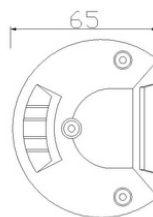

PANEL LED 40XLED

Reference: FA35176

PHOTO AND TECHNICAL DRAWING:

TECHNICAL SPECIFICATIONS: