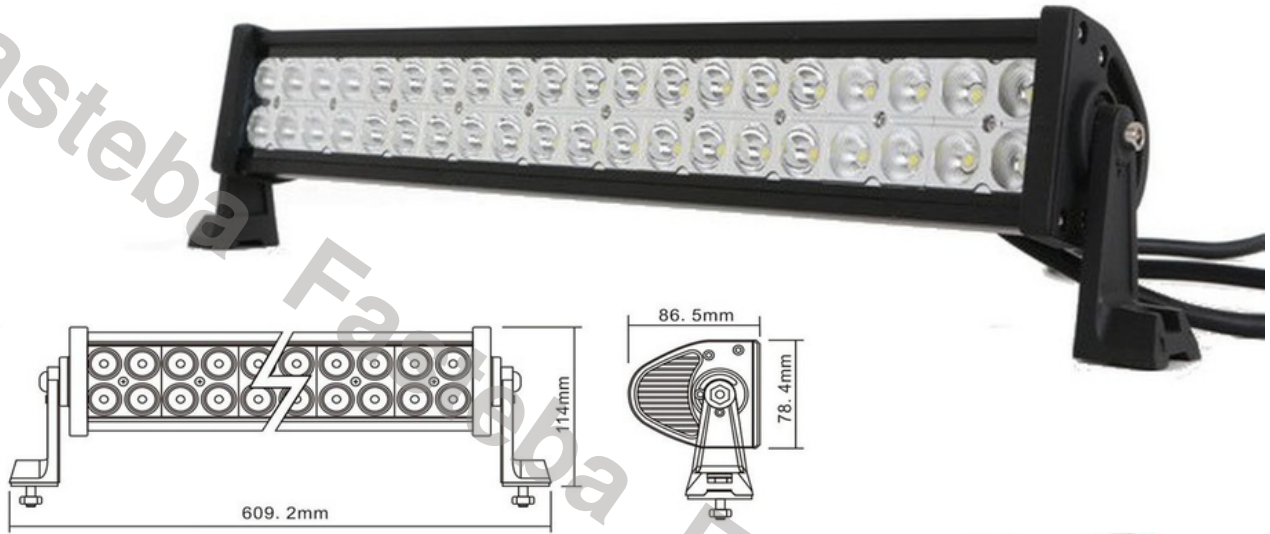

PANEL LED 120W 40 LED 609MM

Reference: FA35137

PHOTO AND TECHNICAL DRAWING:

TECHNICAL SPECIFICATIONS:

MATERIAL	QUANTITY LED/LM	MOUNTING	CABLE	FUNCTION	WATT	VOLTAGE	CERTIFICATES	PACKING/ WEIGHT
» Lens: PC » Housing: AL	» 40 » 2434LM	» screw	» 250 mm	» work light » combo	» 120 W	» 12V/24V	» ECE R10	» cart. dim.: 610x110x100 mm » lamp weight: 1900 g » 4 pcs/bulk box