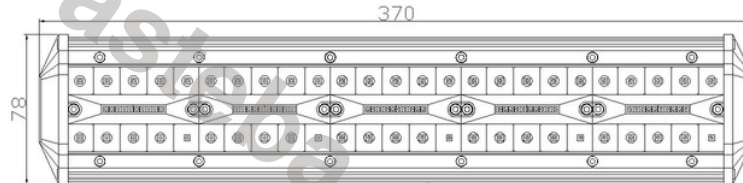

PANEL LED 100XLED

Reference: FA35179

PHOTO AND TECHNICAL DRAWING:

TECHNICAL SPECIFICATIONS:

MATERIAL	QUANTITY LED/LM	MOUNTING	CABLE	FUNCTION	WATT	VOLTAGE	CERTIFICATES	PACKING/WEIGHT
» Lens: PC » Housing: AL	» 100x LED » 6500 LM	» screw	» 300 mm	» work light » combo	» 150W	» 12V/24V	» ECE R10	» cart. dim.: 132x115x480 mm » lamp weight: 800g » 10 pcs/bulk box