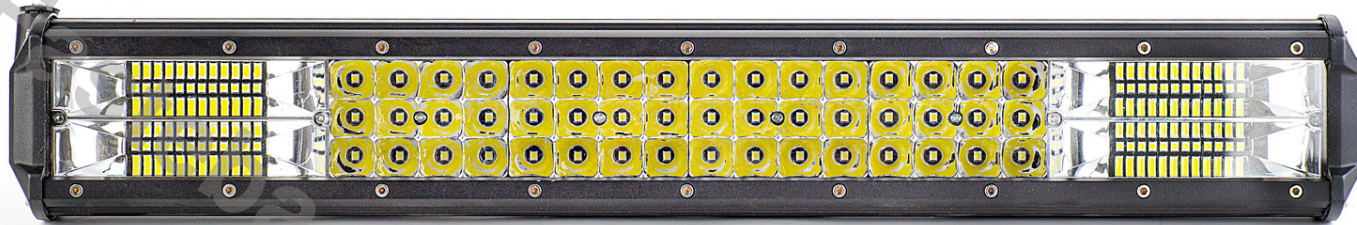

PANEL LED 96XLED

Reference: FA35168

PHOTO AND TECHNICAL DRAWING:

TECHNICAL SPECIFICATIONS:

MATERIAL	QUANTITY LED/LM	MOUNTING	CABLE	FUNCTION	WATT	VOLTAGE	CERTIFICATES	PACKING/ WEIGHT
» Lens: PC » Housing: AL	» 96x LED » 6240 LM	» screw	» 300 mm	» work light » combo	» 126 W	» 12V/24V	» ECE R10	» cart. dim.: 132x115x610 mm » lamp weight: 1000g » 8 pcs/bulk box