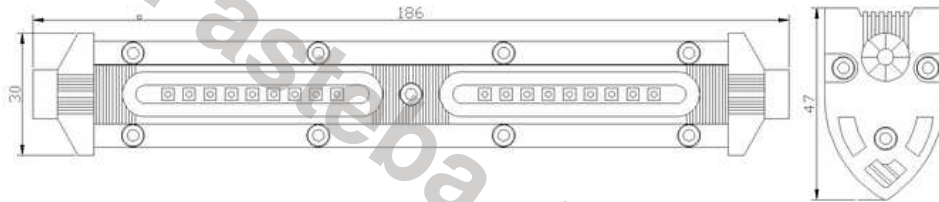

PANEL LED 18XLED SPOT

Reference: FA35163

PHOTO AND TECHNICAL DRAWING:

TECHNICAL SPECIFICATIONS:

MATERIAL	QUANTITY LED/LM	MOUNTING	CABLE	FUNCTION	WATT	VOLTAGE	CERTIFICATES	PACKING/WEIGHT
» Lens: PC » Housing: AL	» 18 » 1200 LM	» screw	» 300 mm	» work light » spot	» 27 W	» 12V/24V	» ECE R10	» cart. dim.: 55x45x200 mm » lamp weight: 215 g » 50pcs/bulk box