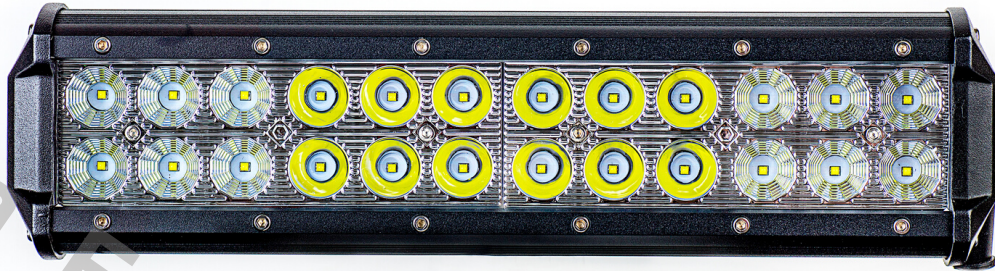

PANEL LED 46W 305MM

Reference: FA35147

PHOTO AND TECHNICAL DRAWING:

TECHNICAL SPECIFICATIONS:

MATERIAL	QUANTITY LED/LM	MOUNTING	CABLE	FUNCTION	WATT	VOLTAGE	CERTIFICATES	PACKING/ WEIGHT
» Lens: PC » Housing: AL	» 24 » 2900 LM	» screws	» 300mm	» work light » combo	» 46W	» 12V/24V	» ECE R10	» cart. dim.: 370x120x100 mm » lamp weight: 676g » 10pcs/bulk box