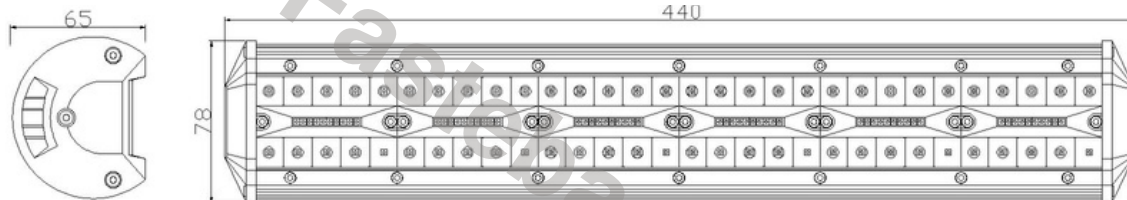

# PANEL LED 120XLED

Reference: FA35180

PHOTO AND TECHNICAL DRAWING:

TECHNICAL SPECIFICATIONS:

MATERIAL	QUANTITY LED/LM	MOUNTING	CABLE	FUNCTION	WATT	VOLTAGE	CERTIFICATES	PACKING/WEIGHT
» Lens: PC » Housing: AL	» 120x LED » 7800 LM	» screw	» 300 mm	» work light » combo	» 180W	» 12V/24V	» ECE R10	» cart. dim.: 132x115x550 mm » lamp weight: 910g » 10 pcs/bulk box