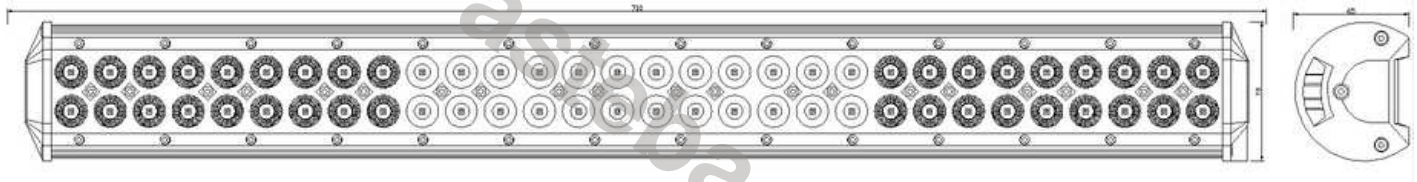

PANEL LED 113W 715MM

Reference: FA35149

PHOTO AND TECHNICAL DRAWING:

TECHNICAL SPECIFICATIONS:

MATERIAL	QUANTITY LED/LM	MOUNTING	CABLE	FUNCTION	WATT	VOLTAGE	CERTIFICATES	PACKING/ WEIGHT
» Lens: PC » Housing: AL	» 60 » 7200 LM	» screws	» 300mm	» work light » combo	» 113W	» 12V/24V	» ECE R10	» cart. dim.: 800x120x100 mm » lamp weight: 1496g » 6pcs/bulk box