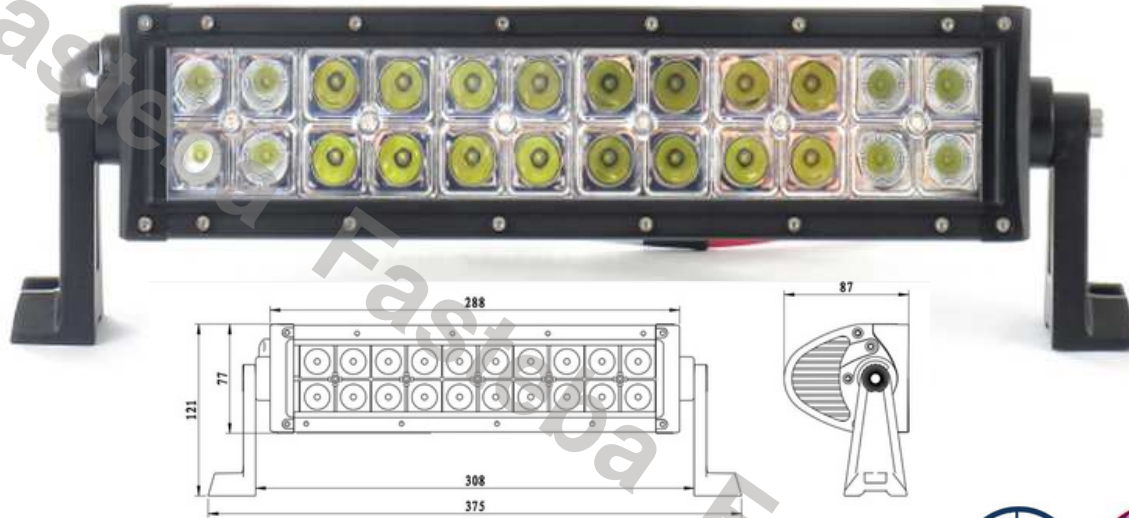

# PANEL LED 20X LED 375MM

Reference: FA35128

PHOTO AND TECHNICAL DRAWING:

TECHNICAL SPECIFICATIONS:

MATERIAL	QUANTITY LED/LM	MOUNTING	CABLE	FUNCTION	WATT	VOLTAGE	CERTIFICATES	PACKING/WEIGHT
» Lens: PC » Housing: AL	» 20 » 1533LM	» screw	» 300 mm	» work light » combo	» 36 W	» 12V/24V	» ECE R10	» cart. dim.: 330x110x130 mm » lamp weight: 1350 g » 8 pcs/bulk box

# PANEL LED 40X LED 630MM

Reference: FA35129

PHOTO AND TECHNICAL DRAWING:

TECHNICAL SPECIFICATIONS:

MATERIAL	QUANTITY LED/LM	MOUNTING	CABLE	FUNCTION	WATT	VOLTAGE	CERTIFICATES	PACKAGE/WEIGHT
» Lens: PC » Housing: AL	» 40 » 4453 LM	» screws	» 250mm	» work light » combo	» 120 W	» 12V/24V	» ECE R10	» cart. dim: 680x120x120 mm » lamp weight: 2850 g » 4 pce/bulk box

# PANEL LED 40X LED 630MM CURVED

Reference: FA35130

PHOTO AND TECHNICAL DRAWING:

TECHNICAL SPECIFICATIONS:

MATERIAL	QUANTITY LED/LM	MOUNTING	CABLE	FUNCTION	WATT	VOLTAGE	CERTIFICATES	PACKAGE/WEIGHT
<ul style="list-style-type: none"> <li>» Lens: PC</li> <li>» Housing: AL</li> </ul>	<ul style="list-style-type: none"> <li>» 40</li> <li>» 4964 LM</li> </ul>	<ul style="list-style-type: none"> <li>» screws</li> </ul>	<ul style="list-style-type: none"> <li>» 250mm</li> </ul>	<ul style="list-style-type: none"> <li>» work light</li> <li>» combo</li> <li>» larger viewing angle</li> </ul>	<ul style="list-style-type: none"> <li>» 120 W</li> </ul>	<ul style="list-style-type: none"> <li>» 12V/24V</li> </ul>	<ul style="list-style-type: none"> <li>» ECE R10</li> </ul>	<ul style="list-style-type: none"> <li>» cart. dim.::</li> <li>680x120x120 mm</li> <li>» lamp weight:</li> <li>2500 g</li> <li>» 4 pcs/bulk box</li> </ul>