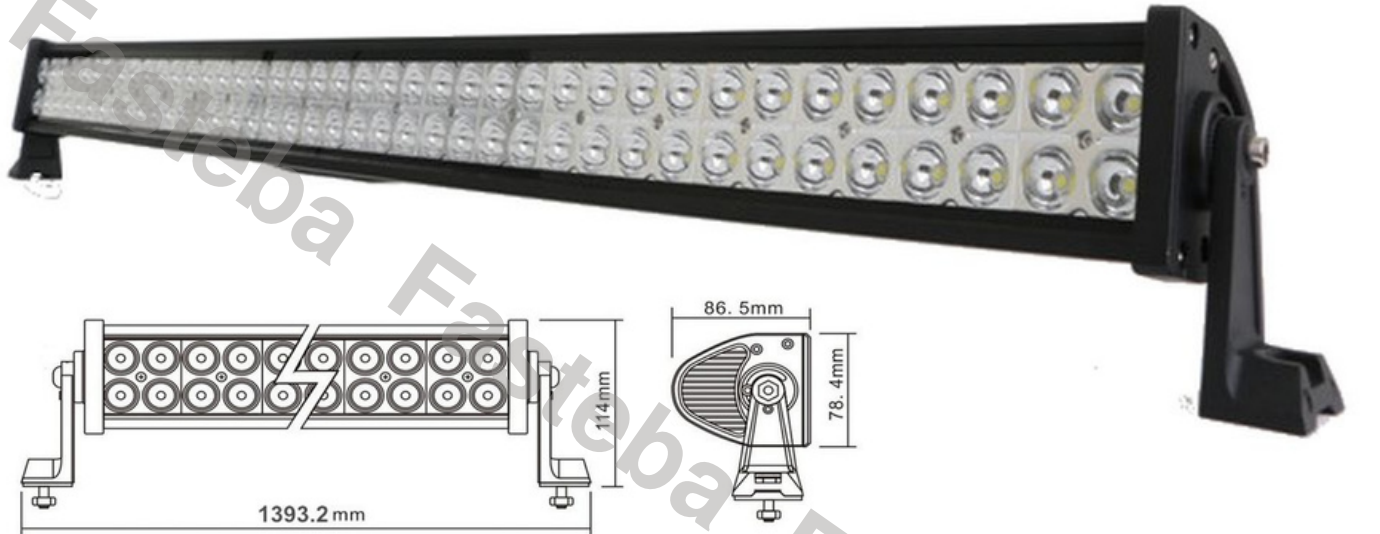

# PANEL LED 20X LED 375MM

Reference: FA35128

PHOTO AND TECHNICAL DRAWING:

TECHNICAL SPECIFICATIONS:

MATERIAL	QUANTITY LED/LM	MOUNTING	CABLE	FUNCTION	WATT	VOLTAGE	CERTIFICATES	PACKING/WEIGHT
» Lens: PC » Housing: AL	» 20 » 1533LM	» screw	» 300 mm	» work light » combo	» 36 W	» 12V/24V	» ECE R10	» cart. dim.: 330x110x130 mm » lamp weight: 1350 g » 8 pcs/bulk box

# PANEL LED 40X LED 630MM

Reference: FA35129

PHOTO AND TECHNICAL DRAWING:

TECHNICAL SPECIFICATIONS:

MATERIAL	QUANTITY LED/LM	MOUNTING	CABLE	FUNCTION	WATT	VOLTAGE	CERTIFICATES	PACKAGE/WEIGHT
» Lens: PC » Housing: AL	» 40 » 4453 LM	» screws	» 250mm	» work light » combo	» 120 W	» 12V/24V	» ECE R10	» cart. dim: 680x120x120 mm » lamp weight: 2850 g » 4 pce/bulk box

# PANEL LED 240W 80 LED 1119MM

Reference: FA35139

PHOTO AND TECHNICAL DRAWING:

TECHNICAL SPECIFICATIONS:

MATERIAL	QUANTITY LED/LM	MOUNTING	CABLE	FUNCTION	WATT	VOLTAGE	CERTIFICATES	PACKING/ WEIGHT
» Lens: PC » Housing: AL	» 80 » 4500LM	» screw	» 250 mm	» work light » combo	» 240 W	» 12V/24V	» ECE R10	» cart. dim.: 1096x110x100 mm » lamp weight: 3380 g » 4 pcs/bulk box

# PANEL LED 300W 100 LED 1393MM

Reference: FA35140

PHOTO AND TECHNICAL DRAWING:

TECHNICAL SPECIFICATIONS:

MATERIAL	QUANTITY LED/LM	MOUNTING	CABLE	FUNCTION	WATT	VOLTAGE	CERTIFICATES	PACKING/ WEIGHT
» Lens: PC » Housing: AL	» 100 » 5307LM	» screw	» 250 mm	» work light » combo	» 300 W	» 12V/24V	» ECE R10	» cart. dim.: 1351x110x100 mm » lamp weight: 3900 g » 4 pcs/bulk box