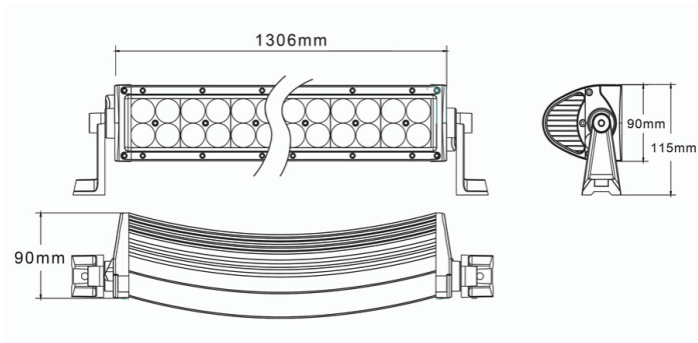

PANEL LED 96X LED 1344MM CURVE

Reference: FA35136

PHOTO AND TECHNICAL DRAWING:

TECHNICAL SPECIFICATIONS:

MATERIAL	QUANTITY LED/LM	MOUNTING	CABLE	FUNCTION	WATT	VOLTAGE	CERTIFICATES	PACKING/WEIGHT
» Lens: PC » Housing: AL	» 96 » 8584 LM	» screw	» 250mm	» work light » combo	» 288W	» 12V/24V	» ECE R10	» cart. dim.: 1320x130x215 mm » lamp weight: 5140g » 4 pcs/bulk box