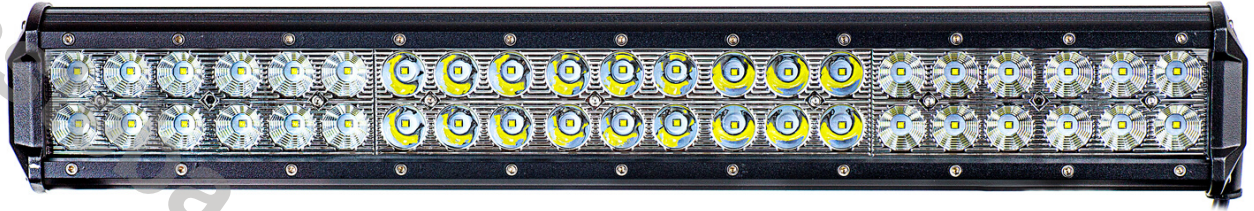

PANEL LED 126W 505MM

Reference: FA35148

PHOTO AND TECHNICAL DRAWING:

TECHNICAL SPECIFICATIONS:

MATERIAL	QUANTITY LED/LM	MOUNTING	CABLE	FUNCTION	WATT	VOLTAGE	CERTIFICATES	PACKING/ WIEGHT
» Lens: PC » Housing: AL	» 42 » 5000 LM	» screws	» 300mm	» work light » combo	» 80W	» 12V/24V	» ECE R10	» cart. dim.: 580x120x100 mm » lamp weight: 1077g » 8pcs/bulk box