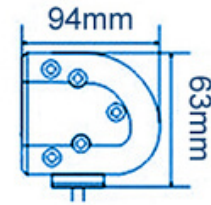

PANEL LED 8X LED

Reference: FA35158

PHOTO AND TECHNICAL DRAWING:

TECHNICAL SPECIFICATIONS:

MATERIAL	QUANTITY LED/LM	MOUNTING	CABLE	FUNCTION	WATT	VOLTAGE	CERTIFICATES	PACKING/WEIGHT
» Lens: PC » Housing: AL	» 8 » 2600LM	» screw	» 500 mm	» work light » combo	» 59 W	» 12V/24V	» ECE R10	» cart. dim.: 940x140x120 mm » lamp weight: 2180 g » 8 pcs/bulk box