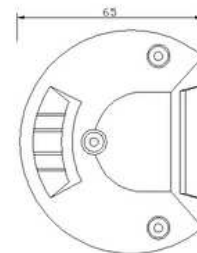

PANEL LED 36W 167MM FLOOD

Reference: FA35143

PHOTO AND TECHNICAL DRAWING:

TECHNICAL SPECIFICATIONS:

MATERIAL	QUANTITY LED/LM	MOUNTING	CABLE	FUNCTION	WATT	VOLTAGE	CERTIFICATES	PACKING/WEIGHT
» Lens: PC » Housing: AL	» 12 » 1400 LM	» screw	» 300mm	» work light » flood	» 24W	» 12V/24V	» ECE R10	» cart. dim.: 240x120x100 mm » lamp weight: 434g » 20pcs/bulk box