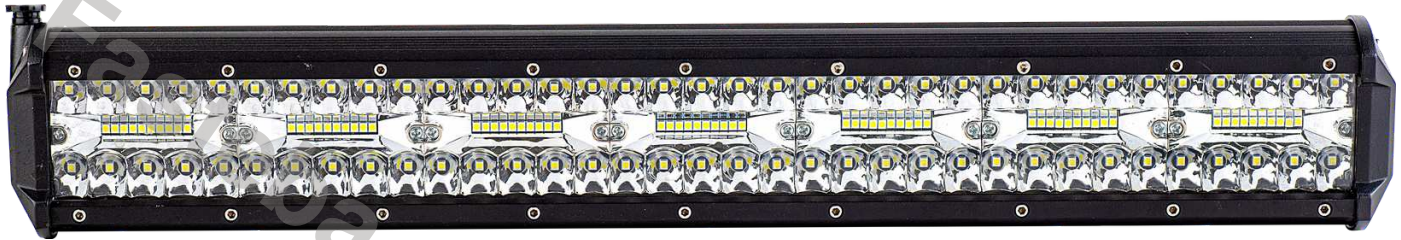

PANEL LED 140XLED

Reference: FA35181

PHOTO AND TECHNICAL DRAWING:

TECHNICAL SPECIFICATIONS:

MATERIAL	QUANTITY LED/LM	MOUNTING	CABLE	FUNCTION	WATT	VOLTAGE	CERTIFICATES	PACKING/ WEIGHT
» Lens: PC » Housing: AL	» 140x LED » 9100 LM	» screw	» 300 mm	» work light » combo	» 210W	» 12V/24V	» ECE R10	» cart. dim.: 132x115x610 mm » lamp weight: 1020g » 10 pcs/bulk box