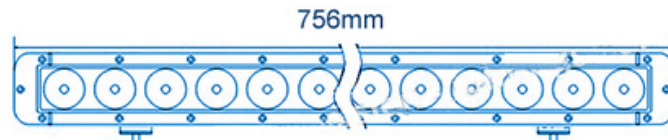

PANEL LED 18X LED

Reference: FA35160

PHOTO AND TECHNICAL DRAWING:

TECHNICAL SPECIFICATIONS:

MATERIAL	QUANTITY LED/LM	MOUNTING	CABLE	FUNCTION	WATT	VOLTAGE	CERTIFICATES	PACKING/ WEIGHT
» Lens: PC » Housing: AL	» 18 » 5850 LM	» screw	» 500 mm	» work light » combo	» 132 W	» 12V/24V	» ECE R10	» cart. dim.: 940x140x120 mm » lamp weight: 3550g » 4 pcs/bulk box