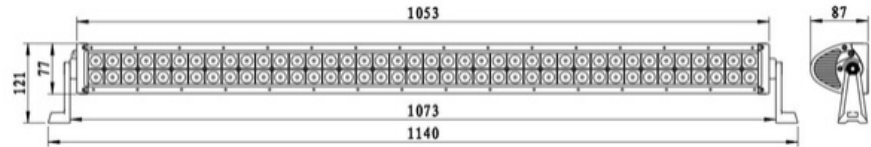

PANEL LED 80X LED 1140MM

Reference: FA35133

PHOTO AND TECHNICAL DRAWING:

TECHNICAL SPECIFICATIONS:

MATERIAL	QUANTITY LED/LM	MOUNTING	CABLE	FUNCTION	WATT	VOLTAGE	CERTIFICATES	PACKAGE/ WEIGHT
» Lens: PC » Housing: AL	» 80 » 7723 LM	» screw	» 250mm	» work light » combo	» 240W	» 12V/24V	» ECE R10	» cart. dim.: 1210x120x120 mm » lamp weight: 4680g » 4 pcs/bulkbox