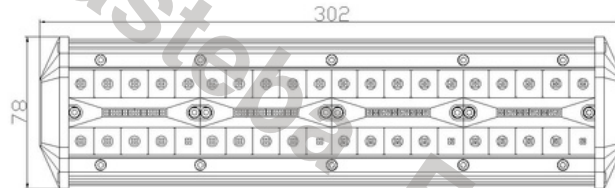

PANEL LED 80XLED

Reference: FA35178

PHOTO AND TECHNICAL DRAWING:

TECHNICAL SPECIFICATIONS:

MATERIAL	QUANTITY LED/LM	MOUNTING	CABLE	FUNCTION	WATT	VOLTAGE	CERTIFICATES	PACKING/WEIGHT
» Lens: PC » Housing: AL	» 80x LED » 5200 LM	» screw	» 300 mm	» work light » combo	» 120W	» 12V/24V	» ECE R10	» cart. dim.: 132x115x410 mm » lamp weight: 690g » 10 pcs/bulk box