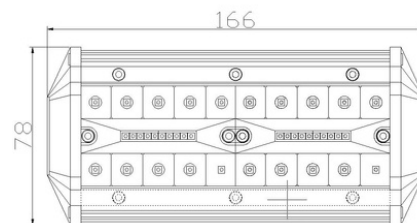

PANEL LED 40XLED

Reference: FA35176

PHOTO AND TECHNICAL DRAWING:

TECHNICAL SPECIFICATIONS:

MATERIAL	QUANTITY LED/LM	MOUNTING	CABLE	FUNCTION	WATT	VOLTAGE	CERTIFICATES	PACKING/ WEIGHT
» Lens: PC » Housing: AL	» 40x LED » 2600 LM	» screw	» 300 mm	» work light » combo	» 60W	» 12V/24V	» ECE R10	» cart. dim.: 132x115x260 mm » lamp weight: 425g » 20 pcs/bulk box