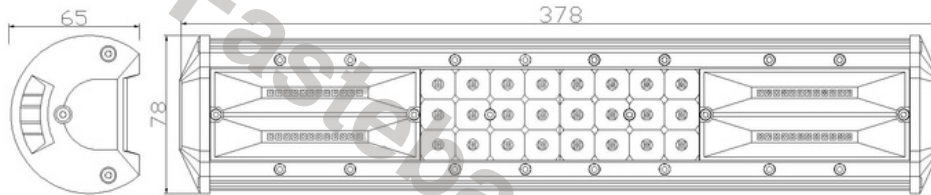

PANEL LED 72XLED

Reference: FA35166

PHOTO AND TECHNICAL DRAWING:

TECHNICAL SPECIFICATIONS:

MATERIAL	QUANTITY LED/LM	MOUNTING	CABLE	FUNCTION	WATT	VOLTAGE	CERTIFICATES	PACKING/ WEIGHT
» Lens: PC » Housing: AL	» 72x LED » 4680 LM	» screw	» 300 mm	» work light » combo	» 108 W	» 12V/24V	» ECE R10	» cart. dim.: 132x115x480 mm » lamp weight: 780 g » 10 pcs/bulk box