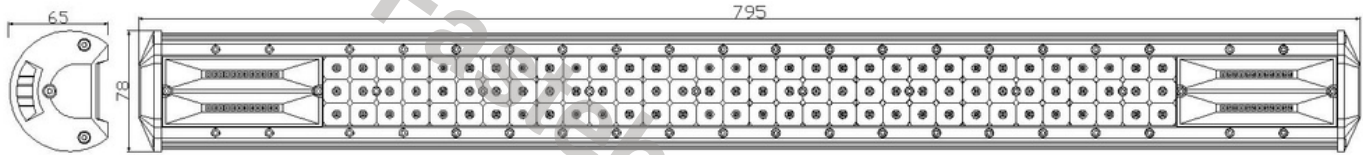

PANEL LED 144XLED

Reference: FA35172

PHOTO AND TECHNICAL DRAWING:

TECHNICAL SPECIFICATIONS:

MATERIAL	QUANTITY LED/LM	MOUNTING	CABLE	FUNCTION	WATT	VOLTAGE	CERTIFICATES	PACKING/ WEIGHT
» Lens: PC » Housing: AL	» 144x LED » 9360 LM	» screw	» 300 mm	» work light » combo	» 216W	» 12V/24V	» ECE R10	» cart. dim.: 132x115x900 mm » lamp weight: 1485g » 6 pcs/bulk box