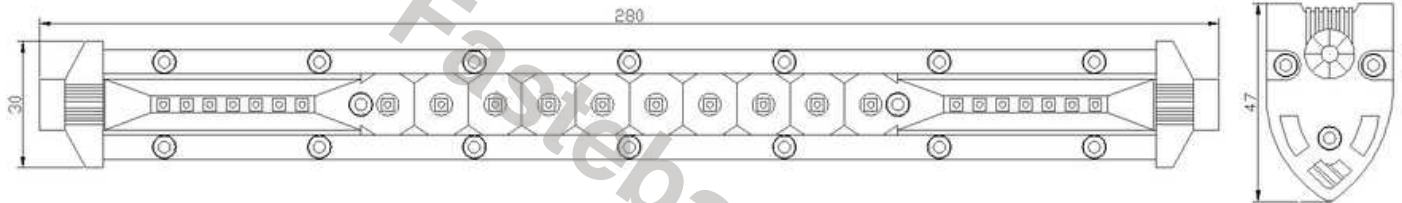

PANEL LED 24XLED SPOT

Reference: FA35164

PHOTO AND TECHNICAL DRAWING:

TECHNICAL SPECIFICATIONS:

MATERIAL	QUANTITY LED/LM	MOUNTING	CABLE	FUNCTION	WATT	VOLTAGE	CERTIFICATES	PACKING/ WEIGHT
» Lens: PC » Housing: AL	» 24 » 1600 LM	» screw	» 300 mm	» work light » spot	» 36 W	» 12V/24V	» ECE R10	» cart. dim.: 55x45x300 mm » lamp weight: 325 g » 50pcs/bulk box