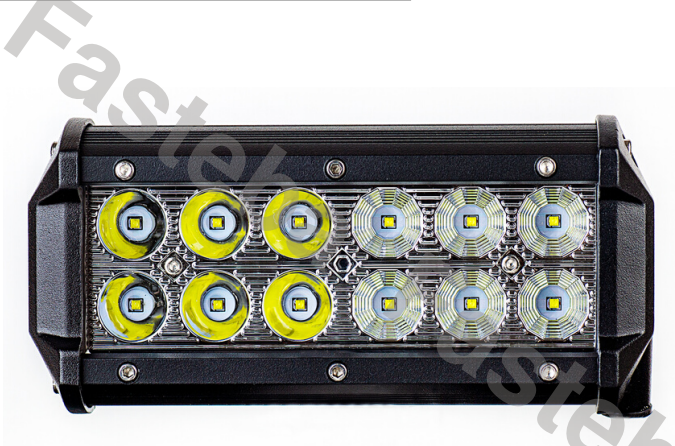

PANEL LED 36W 167MM COMBO LEFT

Reference: FA35144

PHOTO AND TECHNICAL DRAWING:

TECHNICAL SPECIFICATIONS:

MATERIAL	QUANTITY LED/LM	MOUNTING	CABLE	FUNCTION	WATT	VOLTAGE	CERTIFICATES	PACKING/WEIGHT
» Lens: PC » Housing: AL	» 12 » 1400 LM	» screw	» 300mm	» work light » flood/spot	» 24W	» 12V/24V	» ECE R10	» cart. dim.: 240x120x100 mm » lamp weight: 434g » 20pcs/bulk box