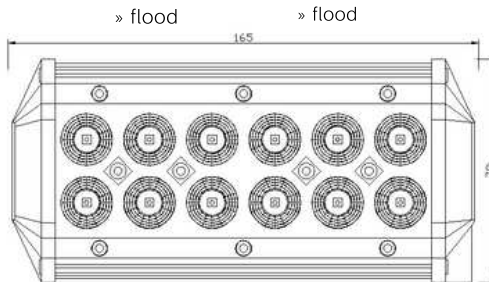

PANEL LED 36W 167MM FLOOD

Reference: FA35143

PHOTO AND TECHNICAL DRAWING:

TECHNICAL SPECIFICATIONS:

MATERIAL	QUANTITY LED/LM	MOUNTING	CABLE	FUNCTION	WATT	VOLTAGE	CERTIFICATES	PACKING/WEIGHT
» Lens: PC » Housing: AL	» 12 » 1400 LM	» screw	» 300mm	» work light » flood	» 24W	» 12V/24V	» ECE R10	» cart. dim.: 240x120x100 mm » lamp weight: 434g » 20pcs/bulk box