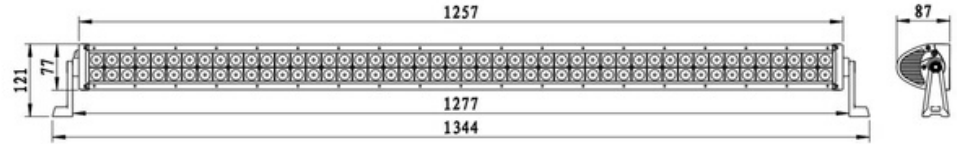

PANEL LED 96X LED 1344MM

Reference: FA35135

PHOTO AND TECHNICAL DRAWING:

SPECYFIKACJA TECHNICZNA:

MATERIAL	QUANTITY LED/LM	MOUNTING	CABLE	FUNCTION	WATT	VOLTAGE	CERTIFICATES	PACKAGE/ WEIGHT
» Lens: PC » Housing: AL	» 96 » 8300 LM	» screws	» 250mm	» work light » combo	» 288W	» 12V/24V	» ECE R10	» cart. dim.: 1360x120x120 mm » lamp weight: 5240g » 4 pcs/bulk box