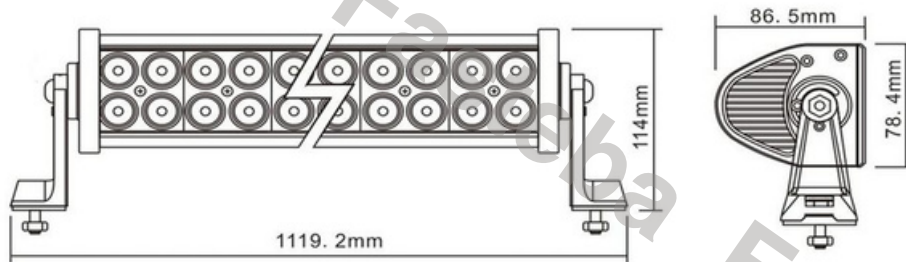

PANEL LED 240W 80 LED 1119MM

Reference: FA35139

PHOTO AND TECHNICAL DRAWING:

TECHNICAL SPECIFICATIONS:

MATERIAL	QUANTITY LED/LM	MOUNTING	CABLE	FUNCTION	WATT	VOLTAGE	CERTIFICATES	PACKING/ WEIGHT
» Lens: PC » Housing: AL	» 80 » 4500LM	» screw	» 250 mm	» work light » combo	» 240 W	» 12V/24V	» ECE R10	» cart. dim.: 1096x110x100 mm » lamp weight: 3380 g » 4 pcs/bulk box