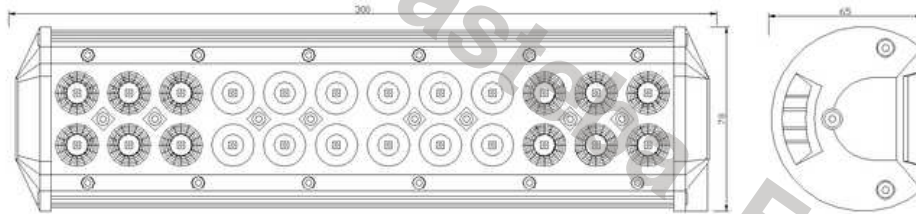

PANEL LED 46W 305MM

Reference: FA35147

PHOTO AND TECHNICAL DRAWING:

TECHNICAL SPECIFICATIONS:

MATERIAL	QUANTITY LED/LM	MOUNTING	CABLE	FUNCTION	WATT	VOLTAGE	CERTIFICATES	PACKING/ WEIGHT
» Lens: PC » Housing: AL	» 24 » 2900 LM	» screws	» 300mm	» work light » combo	» 46W	» 12V/24V	» ECE R10	» cart. dim.: 370x120x100 mm » lamp weight: 676g » 10pcs/bulk box