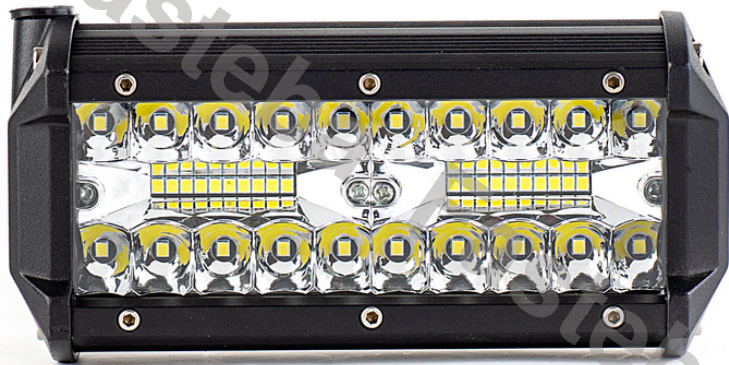

PANEL LED 40XLED

Reference: FA35176

PHOTO AND TECHNICAL DRAWING:

TECHNICAL SPECIFICATIONS:

MATERIAL	QUANTITY LED/LM	MOUNTING	CABLE	FUNCTION	WATT	VOLTAGE	CERTIFICATES	PACKING/ WEIGHT
» Lens: PC » Housing: AL	» 40x LED » 2600 LM	» screw	» 300 mm	» work light » combo	» 60W	» 12V/24V	» ECE R10	» cart. dim.: 132x115x260 mm » lamp weight: 425g » 20 pcs/bulk box