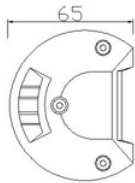

PANEL LED 100XLED

Reference: FA35179

PHOTO AND TECHNICAL DRAWING:

TECHNICAL SPECIFICATIONS: