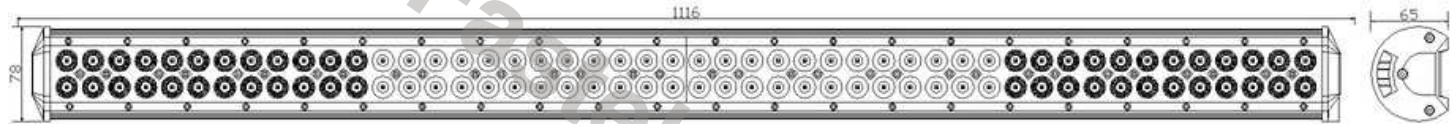

PANEL LED 197W 1118MM

Reference: FA35150

PHOTO AND TECHNICAL DRAWING:

TECHNICAL SPECIFICATIONS:

MATERIAL	QUANTITY LED/LM	MOUNTING	CABLE	FUNCTION	WATT	VOLTAGE	CERTIFICATES	PACKING/ WEIGHT
» Lens: PC » Housing: AL	» 96 » 11500 LM	» screws	» 300mm	» work light » combo	» 197W	» 12V/24V (10V-48V)	» ECE R10	» cart. dim.: 1200x120x100 mm » lamp weight: 2410g » 4pcs/bulk box