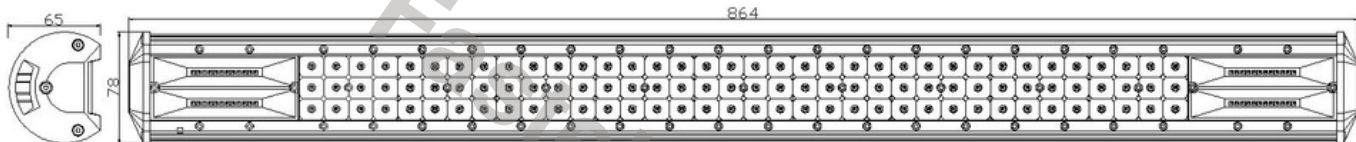

PANEL LED 156XLED

Reference: FA35173

PHOTO AND TECHNICAL DRAWING:

TECHNICAL SPECIFICATIONS:

MATERIAL	QUANTITY LED/LM	MOUNTING	CABLE	FUNCTION	WATT	VOLTAGE	CERTIFICATES	PACKING/WEIGHT
» Lens: PC » Housing: AL	» 156x LED » 10140 LM	» screw	» 300 mm	» work light » combo	» 234W	» 12V/24V	» ECE R10	» cart. dim.: 132x115x1000 mm » lamp weight: 1595g » 6 pcs/bulk box