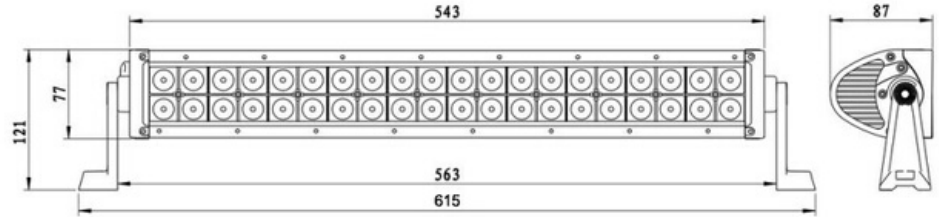

# PANEL LED 20X LED 375MM

Reference: FA35128

PHOTO AND TECHNICAL DRAWING:

TECHNICAL SPECIFICATIONS:

MATERIAL	QUANTITY LED/LM	MOUNTING	CABLE	FUNCTION	WATT	VOLTAGE	CERTIFICATES	PACKING/WEIGHT
» Lens: PC » Housing: AL	» 20 » 1533LM	» screw	» 300 mm	» work light » combo	» 36 W	» 12V/24V	» ECE R10	» cart. dim.: 330x110x130 mm » lamp weight: 1350 g » 8 pcs/bulk box

# PANEL LED 40X LED 630MM

Reference: FA35129

PHOTO AND TECHNICAL DRAWING:

TECHNICAL SPECIFICATIONS:

MATERIAL	QUANTITY LED/LM	MOUNTING	CABLE	FUNCTION	WATT	VOLTAGE	CERTIFICATES	PACKAGE/WEIGHT
» Lens: PC » Housing: AL	» 40 » 4453 LM	» screws	» 250mm	» work light » combo	» 120 W	» 12V/24V	» ECE R10	» cart. dim: 680x120x120 mm » lamp weight: 2850 g » 4 pce/bulk box

# PANEL LED 40X LED 630MM CURVED

Reference: FA35130

PHOTO AND TECHNICAL DRAWING:

TECHNICAL SPECIFICATIONS:

MATERIAL	QUANTITY LED/LM	MOUNTING	CABLE	FUNCTION	WATT	VOLTAGE	CERTIFICATES	PACKAGE/WEIGHT
<ul style="list-style-type: none"> <li>» Lens: PC</li> <li>» Housing: AL</li> </ul>	<ul style="list-style-type: none"> <li>» 40</li> <li>» 4964 LM</li> </ul>	<ul style="list-style-type: none"> <li>» screws</li> </ul>	<ul style="list-style-type: none"> <li>» 250mm</li> </ul>	<ul style="list-style-type: none"> <li>» work light</li> <li>» combo</li> <li>» larger viewing angle</li> </ul>	<ul style="list-style-type: none"> <li>» 120 W</li> </ul>	<ul style="list-style-type: none"> <li>» 12V/24V</li> </ul>	<ul style="list-style-type: none"> <li>» ECE R10</li> </ul>	<ul style="list-style-type: none"> <li>» cart. dim.::</li> <li>680x120x120 mm</li> <li>» lamp weight:</li> <li>2500 g</li> <li>» 4 pcs/bulk box</li> </ul>