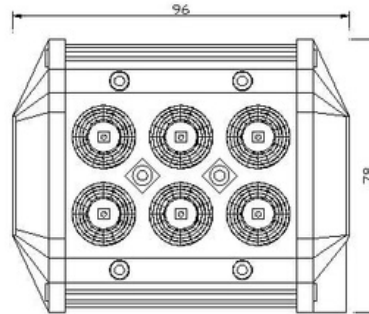

PANEL LED 18W 99MM FLOOD

Reference: FA35141

PHOTO AND TECHNICAL DRAWING:

TECHNICAL SPECIFICATIONS:

MATERIAL	QUANTITY LED/LM	MOUNTING	CABLE	FUNCTION	WATT	VOLTAGE	CERTIFICATES	PACKING/WEIGHT
» Lens: PC » Housing: AL	» 6 » 720 LM	» screw	» 300mm	» work light » flood	» 14W	» 12V/24V	» ECE R10	» cart. dim.: 100x90x90 mm » lamp weight: 264g » 40pcs/bulk box