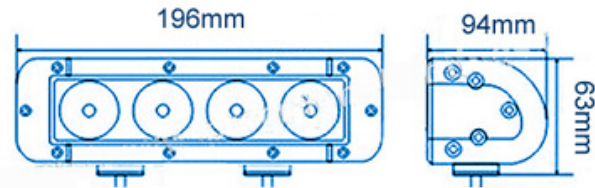

PANEL LED 4X LED

Reference: FA35157

PHOTO AND TECHNICAL DRAWING:

TECHNICAL SPECIFICATIONS:

MATERIAL	QUANTITY LED/LM	MOUNTING	CABLE	FUNCTION	WATT	VOLTAGE	CERTIFICATES	PACKING/WEIGHT
» Lens: PC » Housing: AL	» 4 » 1300 LM	» screw	» 500 mm	» work light » spot	» 30 W	» 12V/24V	» ECE R10	» cart. dim.: 590x140x120 mm » lamp weight: 1150g » 12 pcs/bulk box