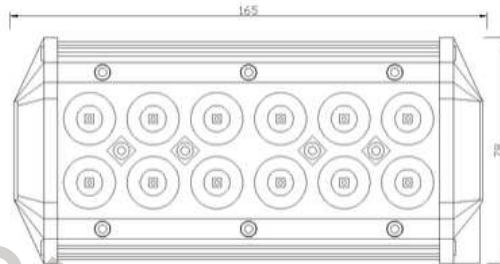

167MM LED PANEL 36W SPOT

Reference: FA35146

PHOTO AND TECHNICAL DRAWING:

TECHNICAL SPECIFICATIONS:

MATERIAL	QUANTITY LED/LM	MOUNTING	CABLE	FUNCTION	WATT	VOLTAGE	CERTIFICATES	PACKING/ WEIGHT
» Lens: PC » Housing: AL	» 12 » 1400 LM	» screw	» 300mm	» work light » spot	» 24W	» 12V/24V	» ECE R10	» cart. dim.: 240x120x100 mm » lamp weight: 434g » 20pcs/bulk box