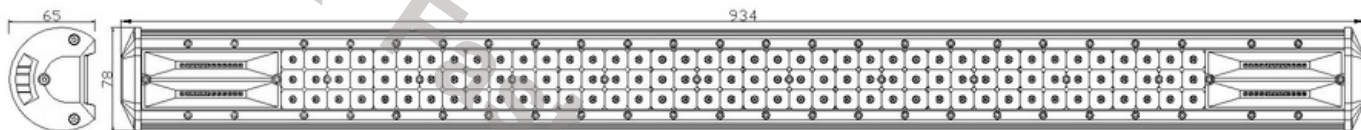

PANEL LED 168XLED

Reference: FA35174

PHOTO AND TECHNICAL DRAWING:

TECHNICAL SPECIFICATIONS:

MATERIAL	QUANTITY LED/LM	MOUNTING	CABLE	FUNCTION	WATT	VOLTAGE	CERTIFICATES	PACKING/ WEIGHT
» Lens: PC » Housing: AL	» 168x LED » 10920 LM	» screw	» 300 mm	» work light » combo	» 252W	» 12V/24V	» ECE R10	» cart. dim.: 132x115x1050 mm » lamp weight: 1750g » 6 pcs/bulk box