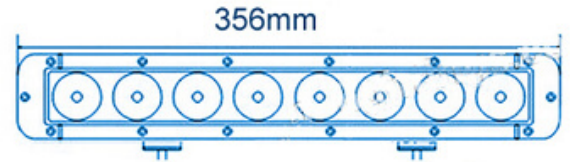

PANEL LED 8X LED

Reference: FA35158

PHOTO AND TECHNICAL DRAWING:

TECHNICAL SPECIFICATIONS:

MATERIAL	QUANTITY LED/LM	MOUNTING	CABLE	FUNCTION	WATT	VOLTAGE	CERTIFICATES	PACKING/WEIGHT
» Lens: PC » Housing: AL	» 8 » 2600LM	» screw	» 500 mm	» work light » combo	» 59 W	» 12V/24V	» ECE R10	» cart. dim.: 940x140x120 mm » lamp weight: 2180 g » 8 pcs/bulk box