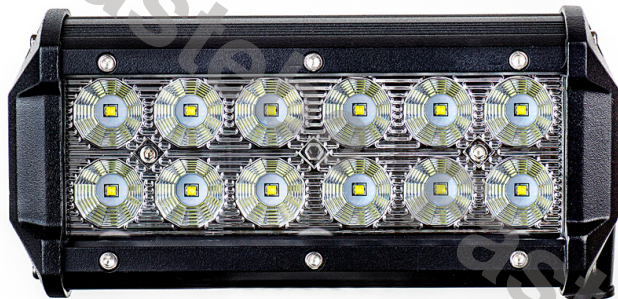

PANEL LED 36W 167MM FLOOD

Reference: FA35143

PHOTO AND TECHNICAL DRAWING:

TECHNICAL SPECIFICATIONS:

MATERIAL	QUANTITY LED/LM	MOUNTING	CABLE	FUNCTION	WATT	VOLTAGE	CERTIFICATES	PACKING/WEIGHT
» Lens: PC » Housing: AL	» 12 » 1400 LM	» screw	» 300mm	» work light » flood	» 24W	» 12V/24V	» ECE R10	» cart. dim.: 240x120x100 mm » lamp weight: 434g » 20pcs/bulk box