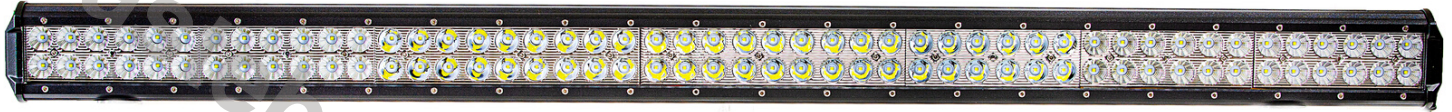

PANEL LED 197W 1118MM

Reference: FA35150

PHOTO AND TECHNICAL DRAWING:

TECHNICAL SPECIFICATIONS:

MATERIAL	QUANTITY LED/LM	MOUNTING	CABLE	FUNCTION	WATT	VOLTAGE	CERTIFICATES	PACKING/ WEIGHT
» Lens: PC » Housing: AL	» 96 » 11500 LM	» screws	» 300mm	» work light » combo	» 197W	» 12V/24V (10V-48V)	» ECE R10	» cart. dim.: 1200x120x100 mm » lamp weight: 2410g » 4pcs/bulk box