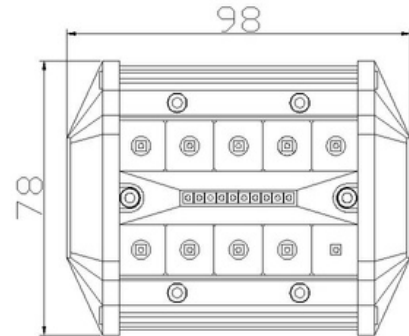

PANEL LED 20XLED

Reference: FA35175

PHOTO AND TECHNICAL DRAWING:

TECHNICAL SPECIFICATIONS:

MATERIAL	QUANTITY LED/LM	MOUNTING	CABLE	FUNCTION	WATT	VOLTAGE	CERTIFICATES	PACKING/ WEIGHT
» Lens: PC » Housing: AL	» 20x LED » 1300 LM	» screw	» 300 mm	» work light » combo	» 30W	» 12V/24V	» ECE R10	» cart. dim.: 100x90x90 mm » lamp weight: 315g » 40 pcs/bulk box