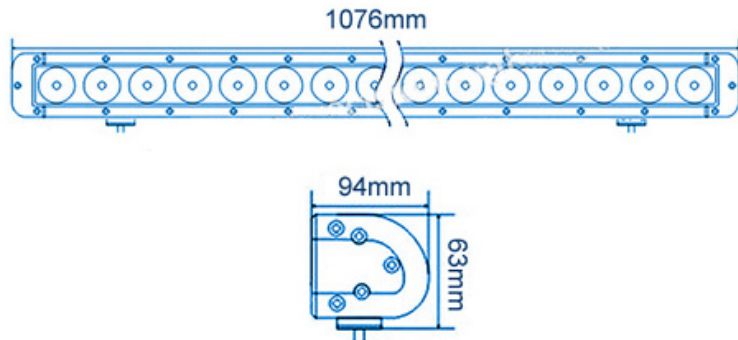

PANEL LED 26X LED

Reference: FA35161

PHOTO AND TECHNICAL DRAWING:

TECHNICAL SPECIFICATIONS:

MATERIAL	QUANTITY LED/LM	MOUNTING	CABLE	FUNCTION	WATT	VOLTAGE	CERTIFICATES	PACKING/WEIGHT
» Lens: PC » Housing: AL	» 26 » 8450 LM	» screw	» 500 mm	» work light » combo	» 190 W	» 12V/24V	» ECE R10	» cart. dim.: 1170x140x120 mm » lamp weight: 4730 g » 4 pcs/bulk box