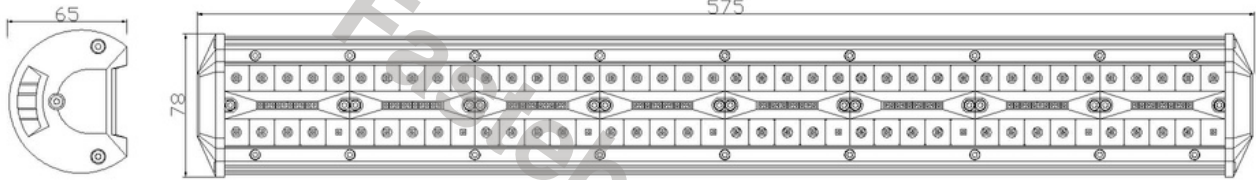

PANEL LED 160XLED

Reference: FA35182

PHOTO AND TECHNICAL DRAWING:

TECHNICAL SPECIFICATIONS:

MATERIAL	QUANTITY LED/LM	MOUNTING	CABLE	FUNCTION	WATT	VOLTAGE	CERTIFICATES	PACKING/ WEIGHT
» Lens: PC » Housing: AL	» 160x LED » 10400 LM	» screw	» 300 mm	» work light » combo	» 240W	» 12V/24V	» ECE R10	» cart. dim.: 132x115x700 mm » lamp weight: 1130g » 6 pcs/bulk box