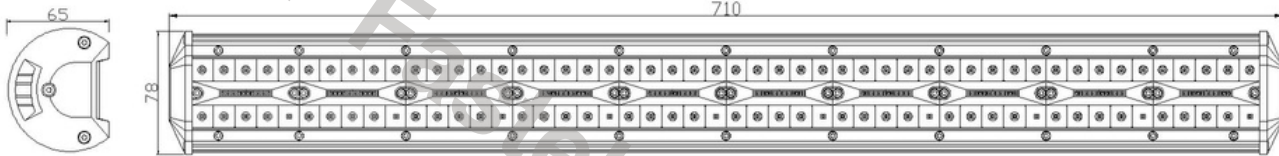

PANEL LED 200XLED

Reference: FA35184

PHOTO AND TECHNICAL DRAWING:

TECHNICAL SPECIFICATIONS:

MATERIAL	QUANTITY LED/LM	MOUNTING	CABLE	FUNCTION	WATT	VOLTAGE	CERTIFICATES	PACKING/ WEIGHT
» Lens: PC » Housing: AL	» 200x LED » 13000 LM	» screw	» 300 mm	» work light » combo	» 300W	» 12V/24V	» ECE R10	» cart. dim.: 132x115x830 mm » lamp weight: 1395g » 6 pcs/bulk box