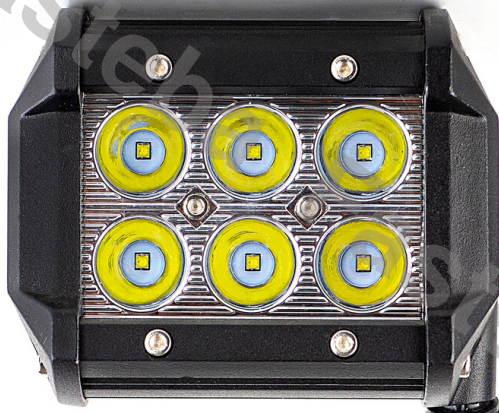

PANEL LED 18W 98MM SPOT

Reference: FA35142

PHOTO AND TECHNICAL DRAWING:

TECHNICAL SPECIFICATIONS:

MATERIAL	QUANTITY LED/LM	MOUNTING	CABLE	FUNCTION	WATT	VOLTAGE	CERTIFICATES	PACKING/WEIGHT
» Lens: PC » Housing: AL	» 6 » 720 LM	» screw	» 300mm	» work light » spot	» 14W	» 12V/24V	» ECE R10	» cart. dim.: 100x90x90 mm » lamp weight: 264g » 40 pcs/bulk box