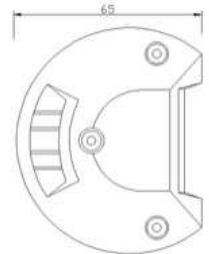

167MM LED PANEL 36W SPOT

Reference: FA35146

PHOTO AND TECHNICAL DRAWING:

TECHNICAL SPECIFICATIONS:

MATERIAL	QUANTITY LED/LM	MOUNTING	CABLE	FUNCTION	WATT	VOLTAGE	CERTIFICATES	PACKING/ WEIGHT
» Lens: PC » Housing: AL	» 12 » 1400 LM	» screw	» 300mm	» work light » spot	» 24W	» 12V/24V	» ECE R10	» cart. dim.: 240x120x100 mm » lamp weight: 434g » 20pcs/bulk box