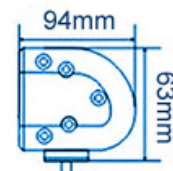

PANEL LED 18X LED

Reference: FA35160

PHOTO AND TECHNICAL DRAWING:

TECHNICAL SPECIFICATIONS:

MATERIAL	QUANTITY LED/LM	MOUNTING	CABLE	FUNCTION	WATT	VOLTAGE	CERTIFICATES	PACKING/ WEIGHT
» Lens: PC » Housing: AL	» 18 » 5850 LM	» screw	» 500 mm	» work light » combo	» 132 W	» 12V/24V	» ECE R10	» cart. dim.: 940x140x120 mm » lamp weight: 3550g » 4 pcs/bulk box