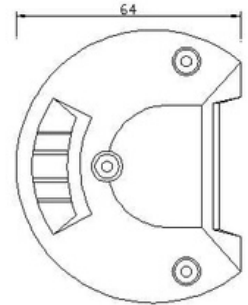

PANEL LED 18W 99MM FLOOD

Reference: FA35141

PHOTO AND TECHNICAL DRAWING:

TECHNICAL SPECIFICATIONS:

MATERIAL	QUANTITY LED/LM	MOUNTING	CABLE	FUNCTION	WATT	VOLTAGE	CERTIFICATES	PACKING/WEIGHT
» Lens: PC » Housing: AL	» 6 » 720 LM	» screw	» 300mm	» work light » flood	» 14W	» 12V/24V	» ECE R10	» cart. dim.: 100x90x90 mm » lamp weight: 264g » 40pcs/bulk box