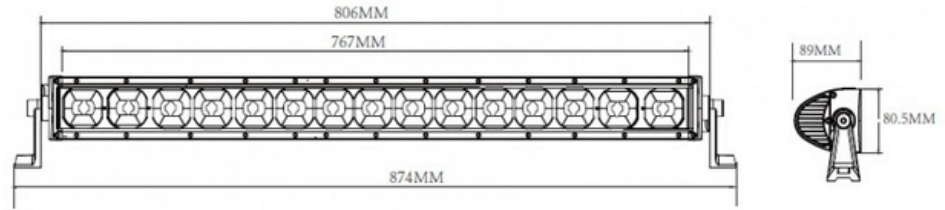

PANEL LED 15X LED

Reference: FA35153

PHOTO AND TECHNICAL DRAWING:

TECHNICAL SPECIFICATIONS:

MATERIAL	QUANTITY LED/LM	MOUNTING	CABLE	FUNCTION	WATT	VOLTAGE	CERTIFICATES	PACKING/ WEIGHT
» Lens: PC » Housing: AL	» 15 » 7045 LM	» screw	» 250 mm	» work light » combo	» 180 W	» 12V/24V	» ECE R10	» cart. dim.: 930x120x120 mm » lamp weight: 3800g » 4 pcs/bulk box