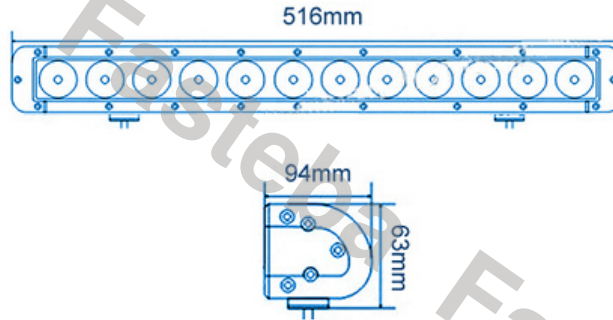

PANEL LED 12X LED

Reference: FA35159

PHOTO AND TECHNICAL DRAWING:

TECHNICAL SPECIFICATIONS:

MATERIAL	QUANTITY LED/LM	MOUNTING	CABLE	FUNCTION	WATT	VOLTAGE	CERTIFICATES	PACKING/ WEIGHT
» Lens: PC » Housing: AL	» 12 » 3900LM	» screw	» 500 mm	» work light » combo	» 88 W	» 12V/24V	» ECE R10	» cart. dim.: 555x140x120 mm » lamp weight: 2480g » 4 pcs/bulk box