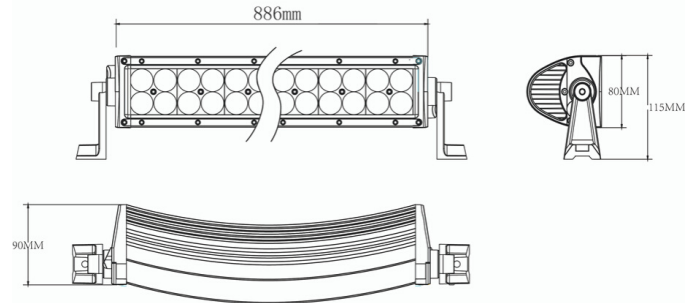

PANEL LED 80X LED 1140MM CURVE

Reference: FA35134

PHOTO AND TECHNICAL DRAWING:

Fasteba

TECHNICAL SPECIFICATIONS:

MATERIAL	QUANTITY LED/LM	MOUNTING	CABLE	FUNCTION	WATT	VOLTAGE	CERTIFICATES	PACKING/WEIGHT
» Lens: PC » Housing: AL	» 80 » 8000 LM	» screw	» 250mm	» work light » combo	» 240W	» 12V/24V	» ECE R10	» cart. dim.: 1125x130x195 mm » lamp weight: 4250g » 4 pcs/bulk box