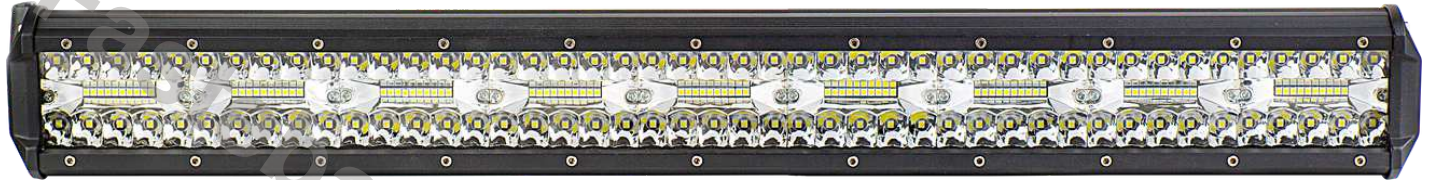

PANEL LED 180XLED

Reference: FA35183

PHOTO AND TECHNICAL DRAWING:

TECHNICAL SPECIFICATIONS:

MATERIAL	QUANTITY LED/LM	MOUNTING	CABLE	FUNCTION	WATT	VOLTAGE	CERTIFICATES	PACKING/ WEIGHT
» Lens: PC » Housing: AL	» 180x LED » 11700 LM	» screw	» 300 mm	» work light » combo	» 270W	» 12V/24V	» ECE R10	» cart. dim.: 132x115x760 mm » lamp weight: 1285g » 6 pcs/bulk box