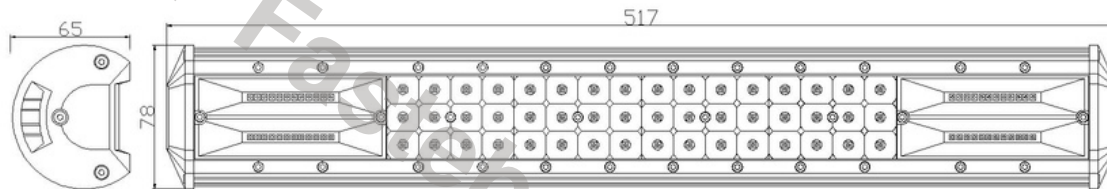

PANEL LED 96XLED

Reference: FA35168

PHOTO AND TECHNICAL DRAWING:

TECHNICAL SPECIFICATIONS:

MATERIAL	QUANTITY LED/LM	MOUNTING	CABLE	FUNCTION	WATT	VOLTAGE	CERTIFICATES	PACKING/ WEIGHT
» Lens: PC » Housing: AL	» 96x LED » 6240 LM	» screw	» 300 mm	» work light » combo	» 126 W	» 12V/24V	» ECE R10	» cart. dim.: 132x115x610 mm » lamp weight: 1000g » 8 pcs/bulk box