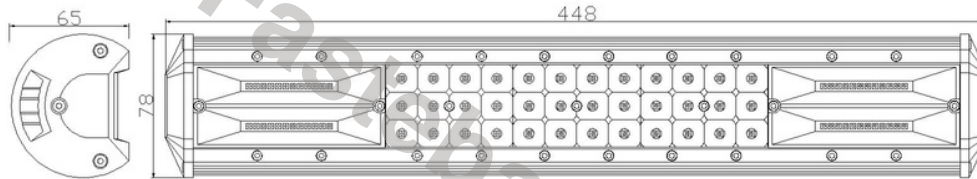

PANEL LED 84XLED

Reference: FA35167

PHOTO AND TECHNICAL DRAWING:

TECHNICAL SPECIFICATIONS:

MATERIAL	QUANTITY LED/LM	MOUNTING	CABLE	FUNCTION	WATT	VOLTAGE	CERTIFICATES	PACKING/WEIGHT
» Lens: PC » Housing: AL	» 84x LED » 5460 LM	» screw	» 300 mm	» work light » combo	» 126 W	» 12V/24V	» ECE R10	» cart. dim.: 132x115x550 mm » lamp weight: 890 g » 10 pcs/bulk box