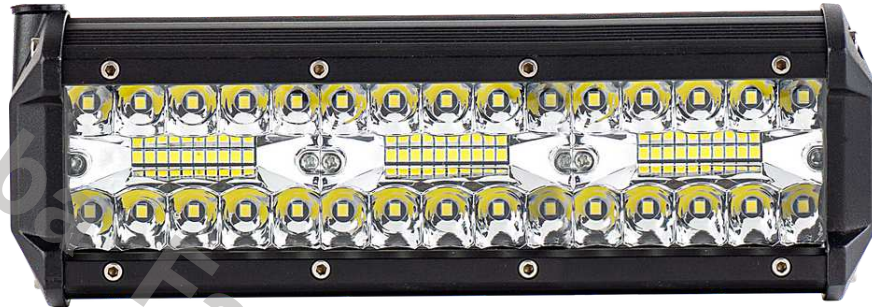

PANEL LED 60XLED

Reference: FA35177

PHOTO AND TECHNICAL DRAWING:

TECHNICAL SPECIFICATIONS:

MATERIAL	QUANTITY LED/LM	MOUNTING	CABLE	FUNCTION	WATT	VOLTAGE	CERTIFICATES	PACKING/ WEIGHT
» Lens: PC » Housing: AL	» 60x LED » 3900 LM	» screw	» 300 mm	» work light » combo	» 90W	» 12V/24V	» ECE R10	» cart. dim.: 132x115x340 mm » lamp weight: 535g » 20 pcs/bulk box