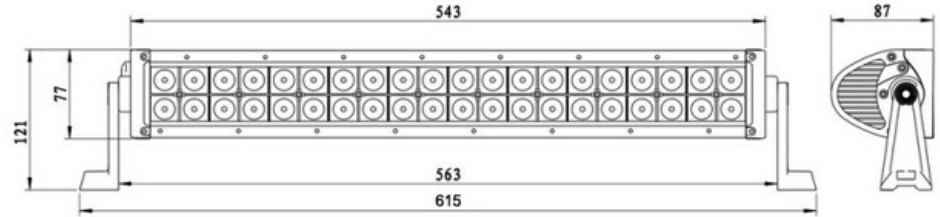

# PANEL LED 20X LED 375MM

Reference: FA35128

PHOTO AND TECHNICAL DRAWING:

TECHNICAL SPECIFICATIONS:

MATERIAL	QUANTITY LED/LM	MOUNTING	CABLE	FUNCTION	WATT	VOLTAGE	CERTIFICATES	PACKING/WEIGHT
» Lens: PC » Housing: AL	» 20 » 1533LM	» screw	» 300 mm	» work light » combo	» 36 W	» 12V/24V	» ECE R10	» cart. dim.: 330x110x130 mm » lamp weight: 1350 g » 8 pcs/bulk box

# PANEL LED 40X LED 630MM

Reference: FA35129

PHOTO AND TECHNICAL DRAWING:

TECHNICAL SPECIFICATIONS:

MATERIAL	QUANTITY LED/LM	MOUNTING	CABLE	FUNCTION	WATT	VOLTAGE	CERTIFICATES	PACKAGE/WEIGHT
» Lens: PC » Housing: AL	» 40 » 4453 LM	» screws	» 250mm	» work light » combo	» 120 W	» 12V/24V	» ECE R10	» cart. dim: 680x120x120 mm » lamp weight: 2850 g » 4 pce/bulk box