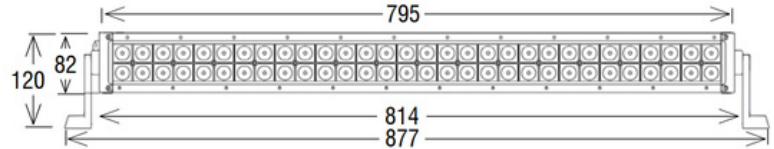

PANEL LED 60X LED 885MM

Reference: FA35131

PHOTO AND TECHNICAL DRAWING:

TECHNICAL SPECIFICATIONS:

MATERIAL	QUANTITY LED/LM	MOUNTING	CABLE	FUNCTION	WATT	VOLTAGE	CERTIFICATES	PACKAGE/WEIGHT
» Lens: PC » Housing: AL	» 60 » 6527 LM	» screws	» 250mm	» work light » combo	» 180 W	» 12V/24V	» ECE R10	» cart. dim.: 930x120x120 mm » lamp weight: 3450 g » 4 pcs/bulk box