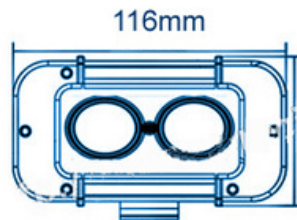

PANEL LED 2X LED

Reference: FA35156

PHOTO AND TECHNICAL DRAWING:

TECHNICAL SPECIFICATIONS:

MATERIAL	QUANTITY LED/LM	MOUNTING	CABLE	FUNCTION	WATT	VOLTAGE	CERTIFICATES	PACKING/WEIGHT
» Lens: PC » Housing: AL	» 2 » 620 LM	» screw	» 500 mm	» work light » spot	» 12 W	» 12V/24V	» ECE R10	» cart. dim.: 480x140x120 mm » lamp weight: 800 g » 20 pcs/bulk box