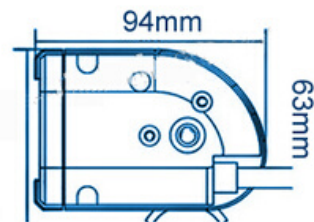

PANEL LED 2X LED

Reference: FA35156

PHOTO AND TECHNICAL DRAWING:

TECHNICAL SPECIFICATIONS:

MATERIAL	QUANTITY LED/LM	MOUNTING	CABLE	FUNCTION	WATT	VOLTAGE	CERTIFICATES	PACKING/WEIGHT
» Lens: PC » Housing: AL	» 2 » 620 LM	» screw	» 500 mm	» work light » spot	» 12 W	» 12V/24V	» ECE R10	» cart. dim.: 480x140x120 mm » lamp weight: 800 g » 20 pcs/bulk box