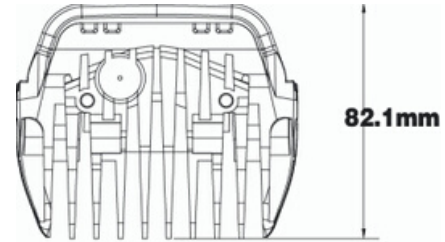

Fasteba

Ledverlichting

Contact informatie
www.fasteba.com
info@fasteba.com

LED WORKING LAMP CUBE - 2 PCS SET

Reference: FA36126

PHOTO AND TECHNICAL DRAWING:

TECHNICAL SPECIFICATIONS:

MATERIAL	QUANTITY LED/LM	MOUNTING	CABLE	FUNCTION	WATT	VOLTAGE	CERTIFICATES	PACKING/ WEIGHT
<ul style="list-style-type: none"> » Lens: PC » Housing: AL 	<ul style="list-style-type: none"> » 9 » 2762 LM 	<ul style="list-style-type: none"> » screw 	<ul style="list-style-type: none"> » 250mm 	<ul style="list-style-type: none"> » work light » combo 	<ul style="list-style-type: none"> » 45 W 	<ul style="list-style-type: none"> » 12V/24V 	<ul style="list-style-type: none"> » ECE R10 	<ul style="list-style-type: none"> » cart. dim.: 185x170x108 mm » lamp weight: 700 g » 20 sets(40pcs)/ bulk box