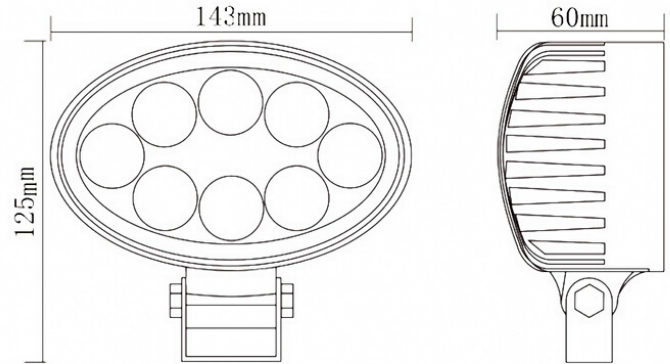

LED WORK LAMP ELLIPSE 8X LED

Reference: FA36150

PHOTO AND TECHNICAL DRAWING:

TECHNICAL SPECIFICATIONS:

MATERIAL	LED/LM QUANTITY	MOUNTING	CABLE	FUNCTION	WATT	VOLTAGE	CERTIFICATES	PACKING/WEIGHT
» Lens: PC » Housing: AL	» 8 » 770 LM	» screw	» 400mm	» work light » flood	» 19 W	» 12V/24V	» ECE R10	» cart. dim.: 210x190x170 mm » lamp weight: 510 g » 20 pcs/bulk box