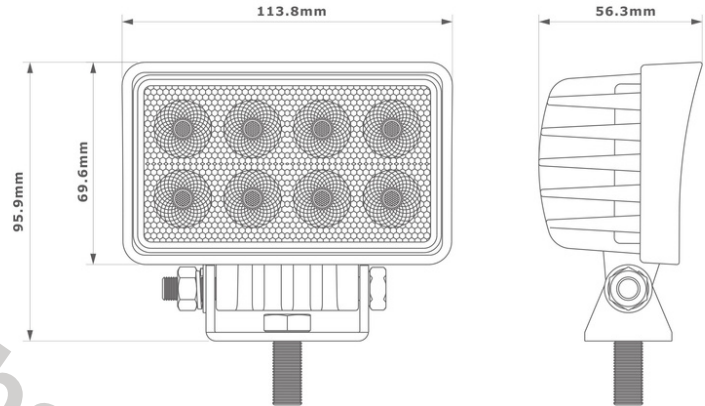

LED WORK LAMP 8XLED FLOOD

Reference: FA36153

PHOTO AND TECHNICAL DRAWING:

TECHNICAL SPECIFICATIONS:

MATERIAL	LED/LM QUANTITY	MOUNTING	CABLE	FUNCTION	WATT	VOLTAGE	CERTIFICATES	PACKING/WEIGHT
» Lens: PC » Housing: AL	» 8x LED » 1826LM	» screw	» 500mm	» working lamp » flood	» 21W	» 12V/24V	» ECE R10	» cart. dim.: 130x110x65mm » lamp weight: 565g » 20 pcs/bulk carton