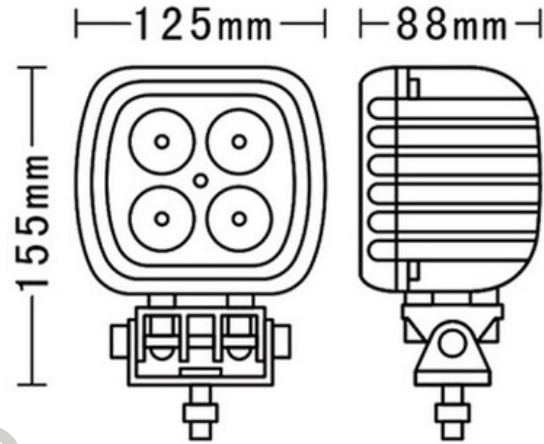

LED WORK LAMP 4XLED

Reference: FA36149

PHOTO AND TECHNICAL DRAWING:

TECHNICAL SPECIFICATIONS:

MATERIAL	LED/LM QUANTITY	MOUNTING	CABLE	FUNCTION	WATT	VOLTAGE	CERTIFICATES	PACKING/WEIGHT
» Lens: PMMA » Housing: AL	» 4 » 1773 LM	» screw	» 300mm	» work light » flood	» 30W	» 12V/24V	» ECE R10	» cart. dim.: 185x145x114 mm » lamp weight: 1250g » 12 pcs/bulk carton