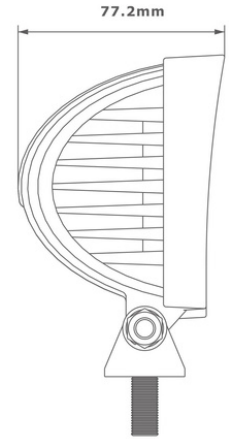

LED WORK LAMP 13XLED OVAL FLOOD

Reference: FA36157

PHOTO AND TECHNICAL DRAWING:

TECHNICAL SPECIFICATIONS:

MATERIAL	LED/LM QUANTITY	MOUNTING	CABLE	FUNCTION	WATT	VOLTAGE	CERTIFICATES	PACKING/WEIGHT
» Lens: PC » Housing: AL	» 13x LED » 2316LM	» screw	» 500mm	» working lamp » flood	» 31W	» 12V/24V	» ECE R10	» cart. dim.: 160x125x85mm » lamp weight: 755g » 20 pcs/bulk carton