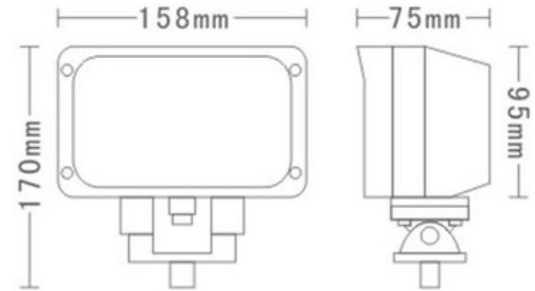

LED WORK LAMP 15X LED

Reference: FA36141

PHOTO AND TECHNICAL DRAWING:

TECHNICAL SPECIFICATIONS:

MATERIAL	LED/LM QUANTITY	MOUNTING	CABLE	FUNCTION	WATT	VOLTAGE	CERTIFICATES	PACKING/WEIGHT
» Lens: PMMA » Housing: AL	» 15 » 1720 LM	» screw	» 300mm	» work light » flood	» 26W	» 12V/24V	» ECE R10	» cart. dim.: 170x130x100 mm » lamp weight: 910g » 20 pcs/bulk carton