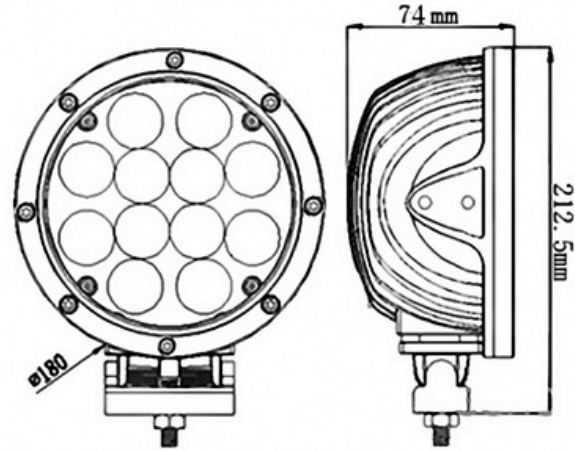

LED WORK LAMP ROUND 12X LED

Reference: FA36129

PHOTO AND TECHNICAL DRAWING:

TECHNICAL SPECIFICATIONS:

MATERIAL	LED/LM QUANTITY	MOUNTING	CABLE	FUNCTION	WATT	VOLTAGE	CERTIFICATES	PACKING/WEIGHT
» Lens: PC » Housing: AL	» 12 » 1800 LM	» screw	» 400mm	» work light » flood	» 12W	» 12V/24V	» ECE R10	» cart. dim.: 260x200x120 mm » lamp weight: 1340g » 12 pcs/bulk box