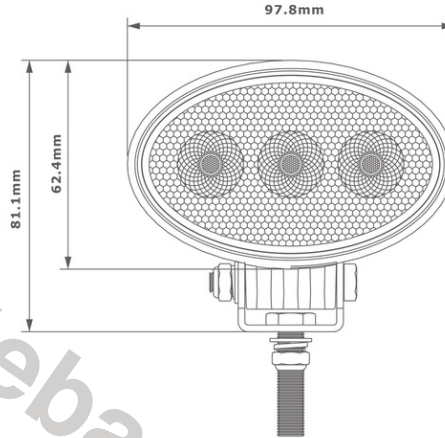

LED WORK LAMP 3XLED OVAL FLOOD

Reference: FA36155

PHOTO AND TECHNICAL DRAWING:

TECHNICAL SPECIFICATIONS:

MATERIAL	LED/LM QUANTITY	MOUNTING	CABLE	FUNCTION	WATT	VOLTAGE	CERTIFICATES	PACKING/WEIGHT
» Lens: PC » Housing: AL	» 3x LED » 660LM	» screw	» 500mm	» working lamp » flood	» 7,1W	» 12V/24V	» ECE R10	» cart. dim.: 100x90x60mm » lamp weight: 275g » 40 pcs/bulk carton