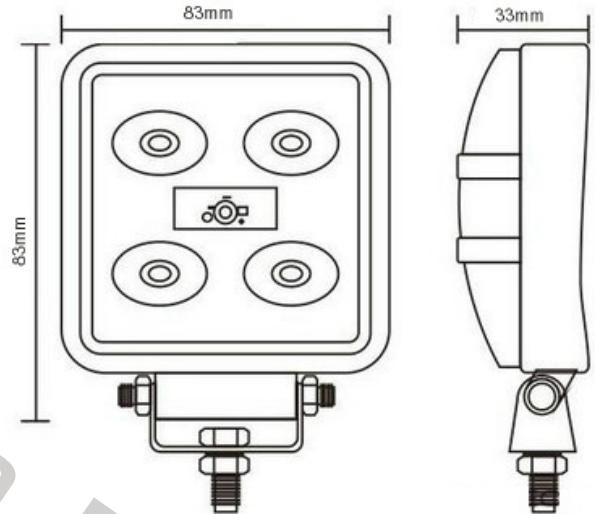

Fasteba

Ledverlichting

Contact informatie
www.fasteba.com
info@fasteba.com

LED WORKING LAMP CUBE - 2 PCS SET

Reference: FA36126

PHOTO AND TECHNICAL DRAWING:

TECHNICAL SPECIFICATIONS:

MATERIAL	QUANTITY LED/LM	MOUNTING	CABLE	FUNCTION	WATT	VOLTAGE	CERTIFICATES	PACKING/ WEIGHT
<ul style="list-style-type: none"> » Lens: PC » Housing: AL 	<ul style="list-style-type: none"> » 9 » 2762 LM 	<ul style="list-style-type: none"> » screw 	<ul style="list-style-type: none"> » 250mm 	<ul style="list-style-type: none"> » work light » combo 	<ul style="list-style-type: none"> » 45 W 	<ul style="list-style-type: none"> » 12V/24V 	<ul style="list-style-type: none"> » ECE R10 	<ul style="list-style-type: none"> » cart. dim.: 185x170x108 mm » lamp weight: 700 g » 20 sets(40pcs)/ bulk box

LED WORK LAMP 5X 3W FLOOD

Reference: FA36127

PHOTO AND TECHNICAL DRAWING:

TECHNICAL SPECIFICATIONS:

MATERIAL	LED/LM QUANTITY	MOUNTING	CABLE	FUNCTION	WATT	VOLTAGE	CERTIFICATES	PACKING/WEIGHT
» Lens: PC » Housing: AL	» 5 » 630 LM	» screw	» 2000mm	» work light » flood	» 12W	» 12V/24V	» ECE R10	» cart. dim.: 95x55x120 mm » lamp weight: 274g » 36 pcs/bulk box

LED WORK LAMP 5X 3W FLOOD

Reference: FA36128

PHOTO AND TECHNICAL DRAWING:

TECHNICAL SPECIFICATIONS:

MATERIAL	LED/LM QUANTITY	MOUNTING	CABLE	FUNCTION	WATT	VOLTAGE	CERTIFICATES	PACKING/WEIGHT
» Lens: PC » Housing: AL	» 5 » 630 LM	» screw	» 300mm	» work light » flood	» 12W	» 12V/24V	» ECE R10	» cart. dim.: 95x55x120 mm » lamp weight: 216g » 36 pcs/bulk box