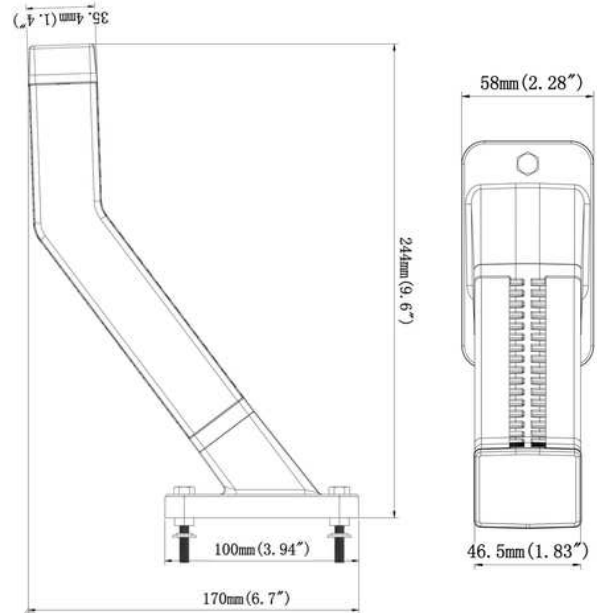

LED WORK LAMP 24X LED ROUND WITH SWITCH OFF/ON

Reference: FA36164

PHOTO AND TECHNICAL DRAWING:

OFF/ON

TECHNICAL SPECIFICATIONS:

MATERIAL	LED/LM QUANTITY	MOUNTING	CABLE	FUNCTION	WATT	VOLTAGE	CERTIFICATES	PACKING/WEIGHT
<ul style="list-style-type: none"> » Lens: PS » Housing: AL 	<ul style="list-style-type: none"> » 24 » 3600 LM 	<ul style="list-style-type: none"> » screw 	<ul style="list-style-type: none"> » 250mm 	<ul style="list-style-type: none"> » work light » flood » switch 	<ul style="list-style-type: none"> » 24W 	<ul style="list-style-type: none"> » 12V/24V 	<ul style="list-style-type: none"> » ECE R10 	<ul style="list-style-type: none"> » cart. dim.: 212x66.5x148 mm » lamp weight: 610g » 20 pcs/bulk carton

LED WORK LAMP CORNER LEFT

Reference: FA36165

PHOTO AND TECHNICAL DRAWING:

TECHNICAL SPECIFICATIONS:

MATERIAL	LED/LM QUANTITY	MOUNTING	CABLE	FUNCTION	WATT	VOLTAGE	CERTIFICATES	PACKING/WEIGHT
<ul style="list-style-type: none"> » Lens: PC » Housing: PVC 	<ul style="list-style-type: none"> » Front + side : 22pc » Rear :18pcs » 1350 LM 	<ul style="list-style-type: none"> » screw 	<ul style="list-style-type: none"> » 250mm 	<ul style="list-style-type: none"> » work light » flood 	<ul style="list-style-type: none"> » Front + side: 10W » Rear :9W 	<ul style="list-style-type: none"> » 12V/24V 	<ul style="list-style-type: none"> » ECE R10 	<ul style="list-style-type: none"> » cart. dim.: 302x66x102 mm » lamp weight: 400g » 20 pcs/bulk carton