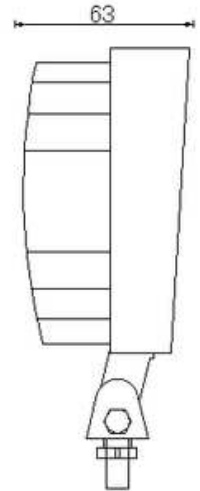

LED WORK LAMP 16X LED SQUARE

Reference: FA36138

PHOTO AND TECHNICAL DRAWING:

TECHNICAL SPECIFICATIONS:

MATERIAL	LED/LM QUANTITY	MOUNTING	CABLE	FUNCTION	WATT	VOLTAGE	CERTIFICATES	PACKING/WEIGHT
» Lens: PS » Housing: AL	» 16 » 2100 LM	» screw	» 300mm	» work light » flood	» 43W	» 12V/24V	» ECE R10	» cart. dim.: 119x65x148 mm » lamp weight: 484g » 20 pcs/bulk carton