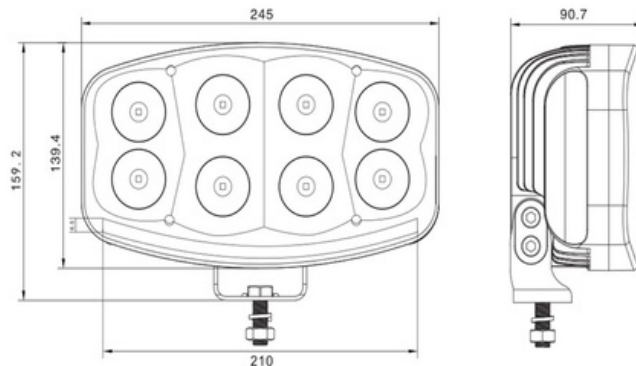

HEAD LAMP LED + POSITION BOTTOM LED TL12/24V

Reference: FA36174

PHOTO AND TECHNICAL DRAWING:

TECHNICAL SPECIFICATIONS:

MATERIAL	QUANTITY LED/LM	MOUNTING	WIRE	FUNCTION	WATT	VOLTAGE	CERTYFICATES	PACKING/ WEIGHT
» Lens: PC » Housing: AL	» 18 » 4925 LM	» screw	» 350mm	» position » driving light	» 8W » 55W	» 12V/24V	» ECE R7 » ECE R10 » ECE R112	» cart. dim.: 280x210x120 mm » lampy weight: 1210g » 12 pcs/bulk box