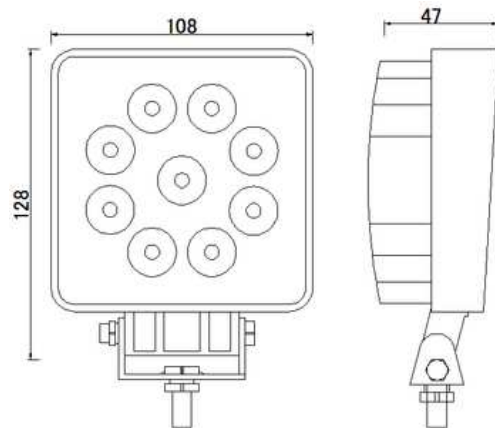

LED WORK LAMP 9XLED SQUARE WITH CABLE 7M

Reference: FA36135

PHOTO AND TECHNICAL DRAWING:

TECHNICAL SPECIFICATIONS:

MATERIAL	LED/LM QUANTITY	MOUNTING	CABLE	FUNCTION	WATT	VOLTAGE	CERTIFICATES	PACKING/WEIGHT
<ul style="list-style-type: none"> » Lens: PS » Housing: AL 	<ul style="list-style-type: none"> » 9 » 1430 LM 	<ul style="list-style-type: none"> » screw 	<ul style="list-style-type: none"> » 7000mm 	<ul style="list-style-type: none"> » work light » flood 	<ul style="list-style-type: none"> » 24W 	<ul style="list-style-type: none"> » 12V/24V 	<ul style="list-style-type: none"> » ECE R10 	<ul style="list-style-type: none"> » cart. dim.: 119x65x148 mm » lamp weight: 317g » 20 pcs/bulk box

LED WORK LAMP 9X LED SQUARE

Reference: FA36136

PHOTO AND TECHNICAL DRAWING:

TECHNICAL SPECIFICATIONS:

MATERIAL	LED/LM QUANTITY	MOUNTING	CABLE	FUNCTION	WATT	VOLTAGE	CERTIFICATES	PACKING/WEIGHT
<ul style="list-style-type: none"> » Lens: PS » Housing: AL 	<ul style="list-style-type: none"> » 9 » 1430 LM 	<ul style="list-style-type: none"> » screw 	<ul style="list-style-type: none"> » 300mm 	<ul style="list-style-type: none"> » work light » flood 	<ul style="list-style-type: none"> » 24W 	<ul style="list-style-type: none"> » 12V/24V 	<ul style="list-style-type: none"> » ECE R10 	<ul style="list-style-type: none"> » cart. dim.: 119x65x148 mm » lamp weight: 317g » 20 pcs/bulk box

LED WORK LAMP 9X LED SQUARE SPOT

Reference: FA36137

PHOTO AND TECHNICAL DRAWING:

TECHNICAL SPECIFICATIONS:

MATERIAL	LED/LM QUANTITY	MOUNTING	CABLE	FUNCTION	WATT	VOLTAGE	CERTIFICATES	PACKING/WEIGHT
» Lens: PS » Housing: AL	» 9 » 1430 LM	» screw	» 300mm	» work light » spot	» 24W	» 12V/24V	» ECE R10	» cart. dim.: 119x65x148 mm » lamp weight: 317g » 20 pcs/bulk box