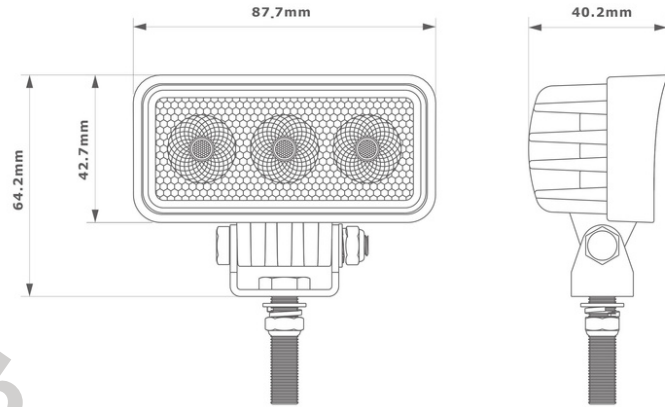

LED WORK LAMP 3XLED FLOOD

Reference: FA36152

PHOTO AND TECHNICAL DRAWING:

TECHNICAL SPECIFICATIONS: