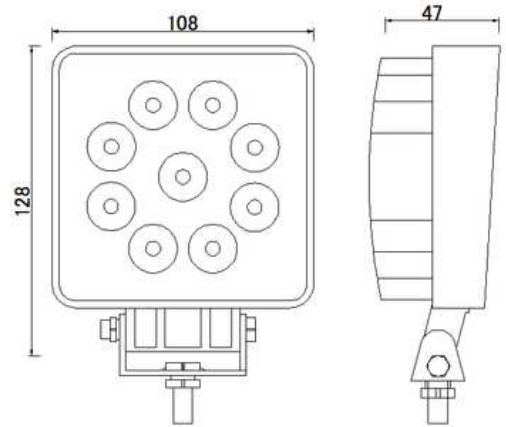

LED WORK LAMP 9X LED SQUARE

Reference: FA36136

PHOTO AND TECHNICAL DRAWING:

TECHNICAL SPECIFICATIONS:

MATERIAL	LED/LM QUANTITY	MOUNTING	CABLE	FUNCTION	WATT	VOLTAGE	CERTIFICATES	PACKING/WEIGHT
» Lens: PS » Housing: AL	» 9 » 1430 LM	» screw	» 300mm	» work light » flood	» 24W	» 12V/24V	» ECE R10	» cart. dim.: 119x65x148 mm » lamp weight: 317g » 20 pcs/bulk box