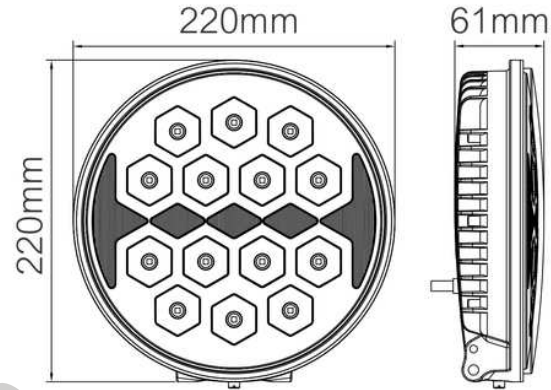

HEAD LAMP LED + POSITION BOTTOM LED BAT 12/24V

Reference: FA36175

PHOTO AND TECHNICAL DRAWING:

TECHNICAL SPECIFICATIONS:

MATERIAL	QUANTITY LED/LM	MOUNTING	WIRE	FUNCTION	WATT	VOLTAGE	CERTYFICATES	PACKING/ WEIGHT
» Lens: PC » Housing: AL	» 23 » 7480 LM	» screw	» 250mm	» position » driving light	» 1,7W » 103W	» 12V/24V	» ECE R7 » ECE R10 » ECE R112	» cart. dim.: 268x95x322 mm » lampy weight: 2000g » 10 pcs/bulk box