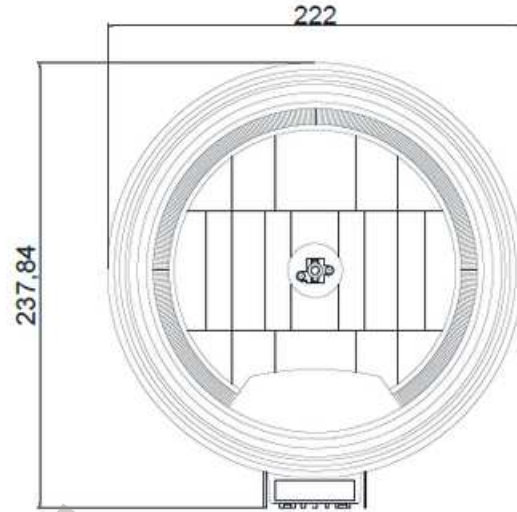

REFLECTOR WITH LED RING BLUE

Reference: FA36171

PHOTO AND TECHNICAL DRAWING:

TECHNICAL SPECIFICATIONS:

BLUE EFFECT

MATERIAL	SOURCE OF LIGHT	MOUNTING	CABLE	FUNCTION	WATT	VOLTAGE	CERTIFICATES	PACKING/WEIGHT
» Lens: glass » Housing: ABS/PP	» 1x bulb H1 » 2x LED	» screw	» 200mm	» position light » driving light	» 4,5W » 70W	» 24V	» ECE R7 » ECE R10 » ECE R112	» cart. dim.: 240x230x130 mm » lamp weight: 950g » 20 pcs/bulk box