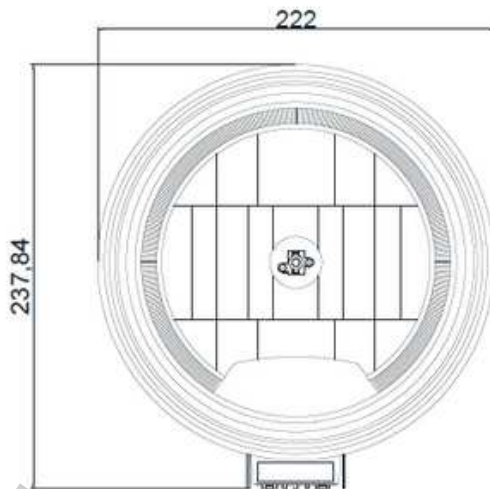

REFLECTOR WITH RING LED WHITE

Reference: FA36170

PHOTO AND TECHNICAL DRAWING:

WHITE EFFECT

TECHNICAL SPECIFICATIONS:

MATERIAL	SOURCE OF LIGHT	MOUNTING	CABLE	FUNCTION	WATT	VOLTAGE	CERTIFICATES	PACKING/WEIGHT
» Lens: glass » Housing: ABS/PP	» 1x bulb H1 » 2x LED	» screw	» 200mm	» position light » driving light	» 4,5W » 70W	» 24V	» ECE R7 » ECE R10 » ECE R112	» cart.dim.: 240x230x130 mm » lamp weight: 950g » 20 pcs/bulk weight