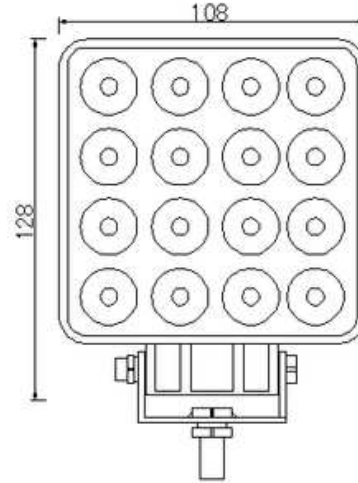

LED WORK LAMP 9X LED SQUARE

Reference: FA36136

PHOTO AND TECHNICAL DRAWING:

TECHNICAL SPECIFICATIONS:

MATERIAL	LED/LM QUANTITY	MOUNTING	CABLE	FUNCTION	WATT	VOLTAGE	CERTIFICATES	PACKING/WEIGHT
<ul style="list-style-type: none"> » Lens: PS » Housing: AL 	<ul style="list-style-type: none"> » 9 » 1430 LM 	<ul style="list-style-type: none"> » screw 	<ul style="list-style-type: none"> » 300mm 	<ul style="list-style-type: none"> » work light » flood 	<ul style="list-style-type: none"> » 24W 	<ul style="list-style-type: none"> » 12V/24V 	<ul style="list-style-type: none"> » ECE R10 	<ul style="list-style-type: none"> » cart. dim.: 119x65x148 mm » lamp weight: 317g » 20 pcs/bulk box

LED WORK LAMP 9X LED SQUARE SPOT

Reference: FA36137

PHOTO AND TECHNICAL DRAWING:

TECHNICAL SPECIFICATIONS:

MATERIAL	LED/LM QUANTITY	MOUNTING	CABLE	FUNCTION	WATT	VOLTAGE	CERTIFICATES	PACKING/WEIGHT
» Lens: PS » Housing: AL	» 9 » 1430 LM	» screw	» 300mm	» work light » spot	» 24W	» 12V/24V	» ECE R10	» cart. dim.: 119x65x148 mm » lamp weight: 317g » 20 pcs/bulk box

LED WORK LAMP 16X LED SQUARE

Reference: FA36138

PHOTO AND TECHNICAL DRAWING:

TECHNICAL SPECIFICATIONS:

MATERIAL	LED/LM QUANTITY	MOUNTING	CABLE	FUNCTION	WATT	VOLTAGE	CERTIFICATES	PACKING/WEIGHT
<ul style="list-style-type: none"> » Lens: PS » Housing: AL 	<ul style="list-style-type: none"> » 16 » 2100 LM 	<ul style="list-style-type: none"> » screw 	<ul style="list-style-type: none"> » 300mm 	<ul style="list-style-type: none"> » work light » flood 	<ul style="list-style-type: none"> » 43W 	<ul style="list-style-type: none"> » 12V/24V 	<ul style="list-style-type: none"> » ECE R10 	<ul style="list-style-type: none"> » cart. dim.: 119x65x148 mm » lamp weight: 484g » 20 pcs/bulk carton