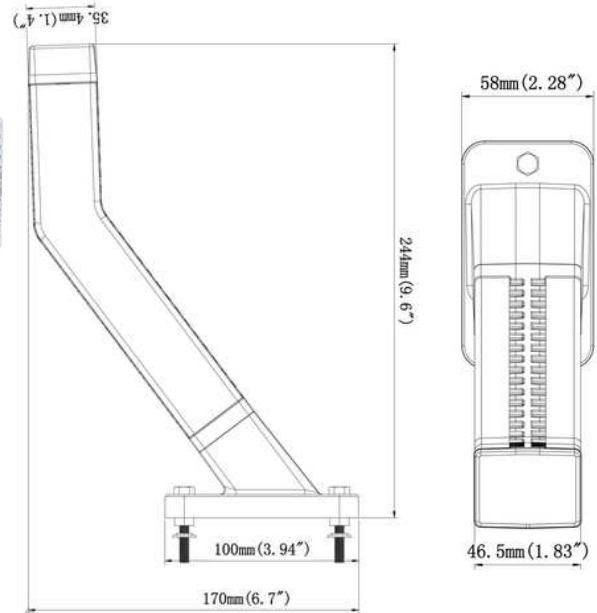

LED WORK LAMP CORNER LEFT

Reference: FA36165

PHOTO AND TECHNICAL DRAWING:

TECHNICAL SPECIFICATIONS:

MATERIAL	LED/LM QUANTITY	MOUNTING	CABLE	FUNCTION	WATT	VOLTAGE	CERTIFICATES	PACKING/WEIGHT
<ul style="list-style-type: none"> » Lens: PC » Housing: PVC 	<ul style="list-style-type: none"> » Front + side : 22pc » Rear :18pcs » 1350 LM 	<ul style="list-style-type: none"> » screw 	<ul style="list-style-type: none"> » 250mm 	<ul style="list-style-type: none"> » work light » flood 	<ul style="list-style-type: none"> » Front + side: 10W » Rear :9W 	<ul style="list-style-type: none"> » 12V/24V 	<ul style="list-style-type: none"> » ECE R10 	<ul style="list-style-type: none"> » cart. dim.: 302x66x102 mm » lamp weight: 400g » 20 pcs/bulk carton

LED WORK LAMP CORNER RIGHT

Reference: FA36166

PHOTO AND TECHNICAL DRAWING:

TECHNICAL SPECIFICATIONS:

MATERIAL	LED/LM QUANTITY	MOUNTING	CABLE	FUNCTION	WATT	VOLTAGE	CERTIFICATES	PACKING/WEIGHT
<ul style="list-style-type: none"> » Lens: PC » Housing: PVC 	<ul style="list-style-type: none"> » Front + side : 22pc » Rear :18pcs » 1350 LM 	<ul style="list-style-type: none"> » screw 	<ul style="list-style-type: none"> » 250mm 	<ul style="list-style-type: none"> » work light » flood 	<ul style="list-style-type: none"> » Front + side: 10W » Rear :9W 	<ul style="list-style-type: none"> » 12V/24V 	<ul style="list-style-type: none"> » ECE R10 	<ul style="list-style-type: none"> » cart. dim.: 302x66x102 mm » lamp weight: 400g » 20 pcs/bulk carton