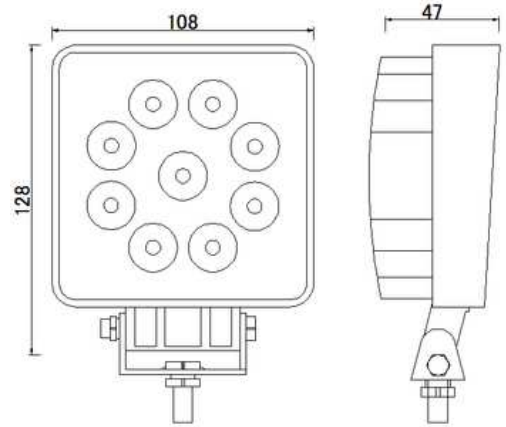

LED WORK LAMP ROUND 9X LED

Reference: FA36130

PHOTO AND TECHNICAL DRAWING:

TECHNICAL SPECIFICATIONS:

MATERIAL	LED/LM QUANTITY	MOUNTING	CABLE	FUNCTION	WATT	VOLTAGE	CERTIFICATES	PACKING/WEIGHT
» Lens: PC » Housing: AL	» 9 » 1350 LM	» screw	» 400mm	» work light » flood	» 33W	» 12V/24V	» ECE R10	» cart. dim.: 190x160x95 mm » lamp weight: 1000g » 12 pcs/bulk box

LED WORK LAMP 9X LED ROUND

Reference: FA36131

PHOTO AND TECHNICAL DRAWING:

TECHNICAL SPECIFICATIONS:

MATERIAL	LED/LM QUANTITY	MOUNTING	CABLE	FUNCTION	WATT	VOLTAGE	CERTIFICATES	PACKING/WEIGHT
» Lens: PC » Housing: AL	» 9 » 1430 LM	» screw	» 300mm	» work light » flood	» 24W	» 12V/24V	» ECE R10	» cart. dim.: 119x65x148 mm » lamp weight: 317g » 20 pcs/bulk box

LED WORK LAMP 9X LED ROUND SPOT

Reference: FA36132

PHOTO AND TECHNICAL DRAWING:

TECHNICAL SPECIFICATIONS:

MATERIAL	LED/LM QUANTITY	MOUNTING	CABLE	FUNCTION	WATT	VOLTAGE	CERTIFICATES	PACKING/WEIGHT
<ul style="list-style-type: none"> » Lens: PC » Housing: AL 	<ul style="list-style-type: none"> » 9 » 1430 LM 	<ul style="list-style-type: none"> » screw 	<ul style="list-style-type: none"> » 300mm 	<ul style="list-style-type: none"> » work light » spot 	<ul style="list-style-type: none"> » 24W 	<ul style="list-style-type: none"> » 12V/24V 	<ul style="list-style-type: none"> » ECE R10 	<ul style="list-style-type: none"> » cart. dim.: 119x65x148 mm » lamp weight: 317g » 20 pcs/bulk box

LED WORK LAMP 9X LED SQUARE

Reference: FA36133

PHOTO AND TECHNICAL DRAWING:

TECHNICAL SPECIFICATIONS:

MATERIAL	LED/LM QUANTITY	MOUNTING	CABLE	FUNCTION	WATT	VOLTAGE	CERTIFICATES	PACKING/WEIGHT
» Lens: PS » Housing: AL	» 9 » 1430 LM	» screw	» 300mm	» work light » flood	» 24W	» 12V/24V	» ECE R10	» cart. dim.: 119x65x148 mm » lamp weight: 317g » 20 pcs/bulk box