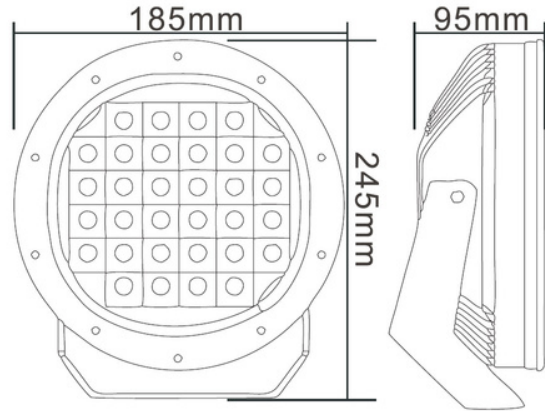

DRIVING LAMP WITH POSITION LED RING 62X LED

Reference: FA36172

PHOTO AND TECHNICAL DRAWING:

TECHNICAL SPECIFICATIONS:

MATERIAL	QUANTITY LED/LM	MOUNTING	WIRE	FUNCTION	WATT	VOLTAGE	CERTYFICATES	PACKING/ WEIGHT
» Lens: PC » Housing: AL	» 62 » 4858 LM	» screw	» 250mm	» position » driving light	» 5W » 68W	» 12V/24V	» ECE R7 » ECE R10 » ECE R112	» cart. dim.: 245x220x145 mm » lampy weight: 2000g » 12 pcs/bulk box