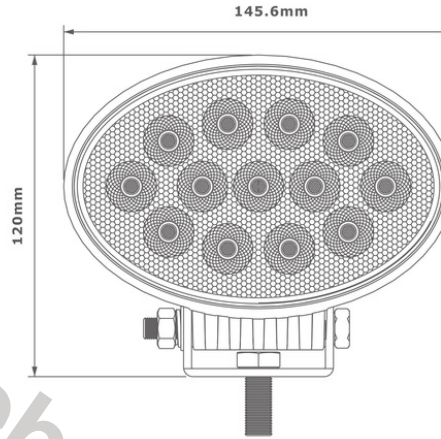

LED WORK LAMP 13XLED OVAL FLOOD

Reference: FA36157

PHOTO AND TECHNICAL DRAWING:

TECHNICAL SPECIFICATIONS:

MATERIAL	LED/LM QUANTITY	MOUNTING	CABLE	FUNCTION	WATT	VOLTAGE	CERTIFICATES	PACKING/WEIGHT
» Lens: PC » Housing: AL	» 13x LED » 2316LM	» screw	» 500mm	» working lamp » flood	» 31W	» 12V/24V	» ECE R10	» cart. dim.: 160x125x85mm » lamp weight: 755g » 20 pcs/bulk carton