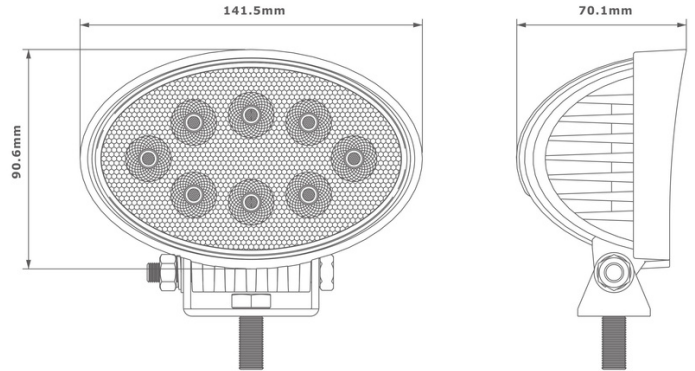

LED WORK LAMP 8XLED OVAL FLOOD

Reference: FA36156

PHOTO AND TECHNICAL DRAWING:

TECHNICAL SPECIFICATIONS:

MATERIAL	LED/LM QUANTITY	MOUNTING	CABLE	FUNCTION	WATT	VOLTAGE	CERTIFICATES	PACKING/WEIGHT
» Lens: PC » Housing: AL	» 8x LED » 1766LM	» screw	» 500mm	» working lamp » flood	» 16W	» 12V/24V	» ECE R10	» cart. dim.: 160x110x80mm » lamp weight: 690g » 20 pcs/bulk carton