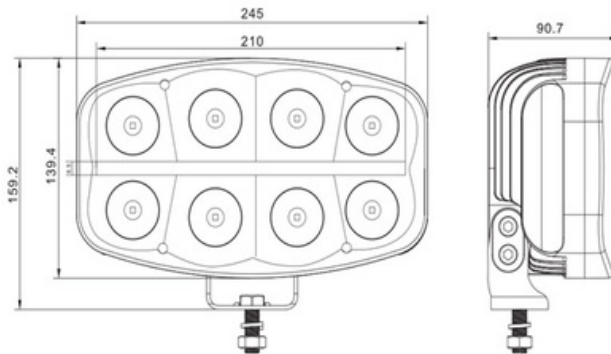

HEAD LAMP LED + POSITION MIDDLE LED TL 12/24V

Reference: FA36173

PHOTO AND TECHNICAL DRAWING:

TECHNICAL SPECIFICATIONS:

MATERIAL	QUANTITY LED/LM	MOUNTING	WIRE	FUNCTION	WATT	VOLTAGE	CERTYFICATES	PACKING/ WEIGHT
» Lens: PC » Housing: AL	» 18 » 4925 LM	» screw	» 350mm	» position » driving light	» 8W » 55W	» 12V/24V	» ECE R7 » ECE R10 » ECE R112	» cart. dim.: 280x210x120 mm » lampy weight: 1210g » 12 pcs/bulk box