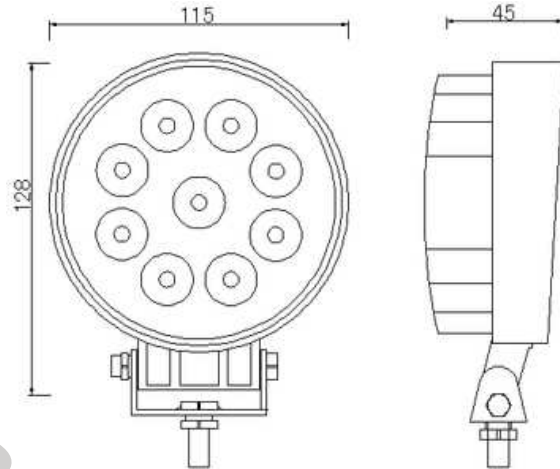

LED WORK LAMP 9X LED ROUND

Reference: FA36131

PHOTO AND TECHNICAL DRAWING:

TECHNICAL SPECIFICATIONS:

MATERIAL	LED/LM QUANTITY	MOUNTING	CABLE	FUNCTION	WATT	VOLTAGE	CERTIFICATES	PACKING/WEIGHT
» Lens: PC » Housing: AL	» 9 » 1430 LM	» screw	» 300mm	» work light » flood	» 24W	» 12V/24V	» ECE R10	» cart. dim.: 119x65x148 mm » lamp weight: 317g » 20 pcs/bulk box