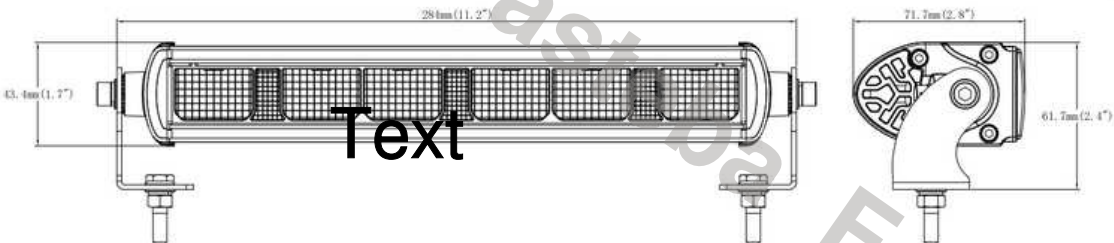

HEAD LAMP LED 11" + POSITION BOTTOM LED

Reference: FA35126

PHOTO AND TECHNICAL DRAWING:

Text

TECHNICAL SPECIFICATIONS:

MATERIAL	LED/LM QUANTITY	MOUNTING	CABLE	FUNCTION	WATT	VOLTAGE	CERTYFICATES	PACKING/WEIGHT
» Lens: PC » Housing: AL	» 6 » 1570 LM	» screw	» 600mm	» DRL » Driving lamp	» 30W	» 12V/24V	» ECE R10 » ECE R87 » ECE R112	» cart. dim: 370x76x88 mm » lamp weight: 500g » 20 pcs/bulk box