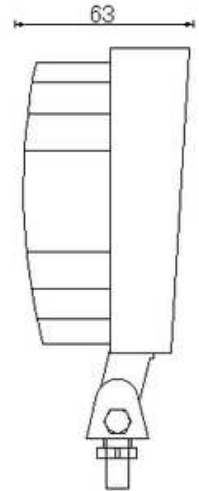

LED WORK LAMP 9X LED SQUARE SPOT

Reference: FA36137

PHOTO AND TECHNICAL DRAWING:

TECHNICAL SPECIFICATIONS:

MATERIAL	LED/LM QUANTITY	MOUNTING	CABLE	FUNCTION	WATT	VOLTAGE	CERTIFICATES	PACKING/WEIGHT
» Lens: PS » Housing: AL	» 9 » 1430 LM	» screw	» 300mm	» work light » spot	» 24W	» 12V/24V	» ECE R10	» cart. dim.: 119x65x148 mm » lamp weight: 317g » 20 pcs/bulk box

LED WORK LAMP 16X LED SQUARE

Reference: FA36138

PHOTO AND TECHNICAL DRAWING:

TECHNICAL SPECIFICATIONS:

MATERIAL	LED/LM QUANTITY	MOUNTING	CABLE	FUNCTION	WATT	VOLTAGE	CERTIFICATES	PACKING/WEIGHT
<ul style="list-style-type: none"> » Lens: PS » Housing: AL 	<ul style="list-style-type: none"> » 16 » 2100 LM 	<ul style="list-style-type: none"> » screw 	<ul style="list-style-type: none"> » 300mm 	<ul style="list-style-type: none"> » work light » flood 	<ul style="list-style-type: none"> » 43W 	<ul style="list-style-type: none"> » 12V/24V 	<ul style="list-style-type: none"> » ECE R10 	<ul style="list-style-type: none"> » cart. dim.: 119x65x148 mm » lamp weight: 484g » 20 pcs/bulk carton

LED WORK LAMP 16X LED SQUARE

Reference: FA36139

PHOTO AND TECHNICAL DRAWING:

TECHNICAL SPECIFICATIONS:

MATERIAL	LED/LM QUANTITY	MOUNTING	CABLE	FUNCTION	WATT	VOLTAGE	CERTIFICATES	PACKING/WEIGHT
<ul style="list-style-type: none"> » Lens: PS » Housing: AL 	<ul style="list-style-type: none"> » 16 » 2100 LM 	<ul style="list-style-type: none"> » screw 	<ul style="list-style-type: none"> » 300mm 	<ul style="list-style-type: none"> » work light » spot 	<ul style="list-style-type: none"> » 43W 	<ul style="list-style-type: none"> » 12V/24V 	<ul style="list-style-type: none"> » ECE R10 	<ul style="list-style-type: none"> » cart. dim.: 119x65x148 mm » lamp weight: 484g » 20 pcs/bulk carton