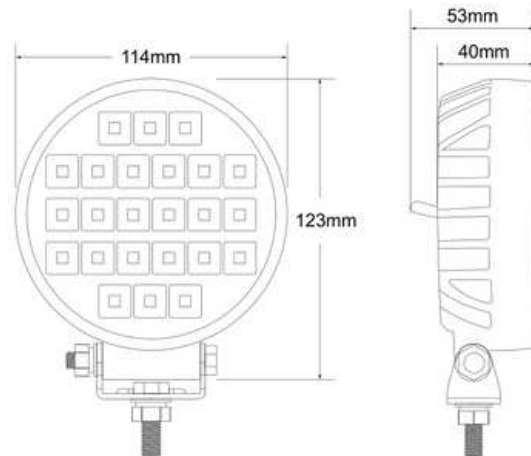

TECHNICAL SPECIFICATIONS:

MATERIAL	LED/LM QUANTITY	MOUNTING	CABLE	FUNCTION	WATT	VOLTAGE	CERTIFICATES	PACKING/WEIGHT
» Lens: PS » Housing: AL	» 24 » 3600 LM	» screw	» 250mm	» work light » flood » switch	» 24W	» 12V/24V	» ECE R10	» cart. dim.: 212x66.5x148 mm » lamp weight: 610g » 20 pcs/bulk carton