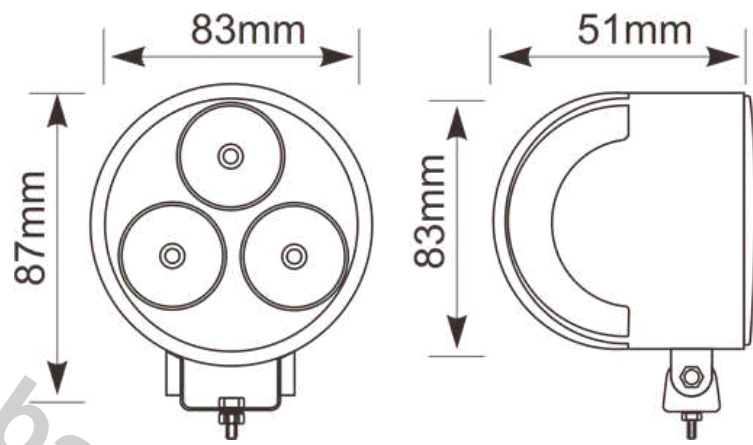

LED WORK LAMP 3 LED SPOT

Reference: FA36144

PHOTO AND TECHNICAL DRAWING:

TECHNICAL SPECIFICATIONS: