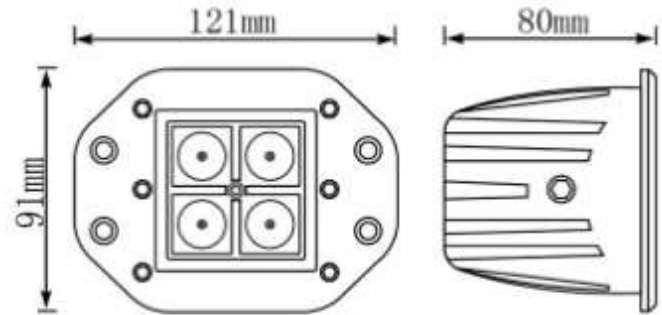

LED WORK LAMP 4X LED

Reference: FA36151

PHOTO AND TECHNICAL DRAWING:

TECHNICAL SPECIFICATIONS:

MATERIAL	LED/LM QUANTITY	MOUNTING	CABLE	FUNCTION	WATT	VOLTAGE	CERTIFICATES	PACKING/WEIGHT
» Lens: PC » Housing: AL	» 4 » 495 LM	» screw	» 300mm	» work light » flood	» 6W	» 12V/24V	» ECE R10	» cart. dim.: 140x105x105 mm » lamp weight: 510g » 30 pcs/bulk carton