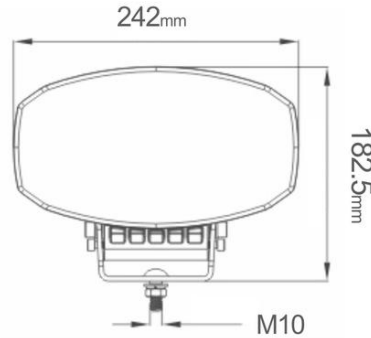

HEAD LAMP LED + DRL LED 12/24V

Reference: FA36176

PHOTO AND TECHNICAL DRAWING:

TECHNICAL SPECIFICATIONS:

MATERIAL	LED QUANTITY	MOUNTING	CABLE	FUNCTION	WATT	VOLTAGE	CERTYFICATES	PACKING/ WEIGHT
» Lens: PC » Housing: AL	» 16 » 5800 LM	» screw	» 600mm	» DRL » Driving lamp	» 8W » 80W	» 12V/24V	» ECE R10 » ECE R87 » ECE R112	» cart. dim: 280x220x130 mm » lamp weight: 2300g » 8 pcs/bulk box