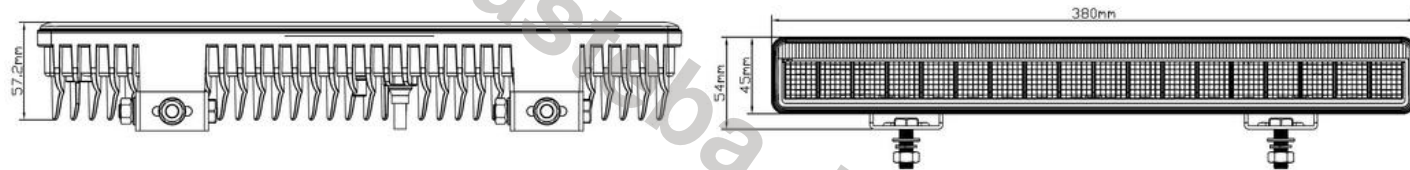

HEAD LAMP LED + POSITION BOTTOM LED 12/24V

Reference: FA35125

PHOTO AND TECHNICAL DRAWING:

TECHNICAL SPECIFICATIONS:

MATERIAL	LED QUANTITY	MOUNTING	CABLE	FUNCTION	WATT	VOLTAGE	CERTYFICATES	PACKING/ WEIGHT
» Lens: PC » Housing: AL	» 18 + 30 » 4000 LM	» screw	» 250mm	» position » driving lamp	» 5W » 45W	» 12V/24V	» ECE R7 » ECE R10 » ECE R112	» cart. dim: 405x74x105 mm » lamp weight: 1000g » 10 pcs/bulk box