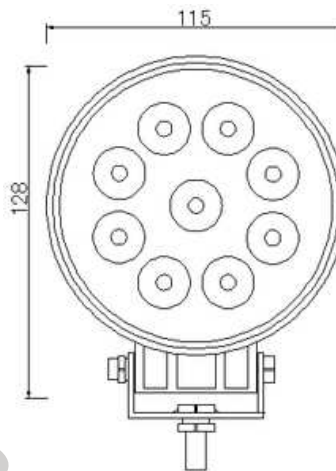

LED WORK LAMP ROUND 9X LED

Reference: FA36130

PHOTO AND TECHNICAL DRAWING:

TECHNICAL SPECIFICATIONS:

MATERIAL	LED/LM QUANTITY	MOUNTING	CABLE	FUNCTION	WATT	VOLTAGE	CERTIFICATES	PACKING/WEIGHT
» Lens: PC » Housing: AL	» 9 » 1350 LM	» screw	» 400mm	» work light » flood	» 33W	» 12V/24V	» ECE R10	» cart. dim.: 190x160x95 mm » lamp weight: 1000g » 12 pcs/bulk box

LED WORK LAMP 9X LED ROUND

Reference: FA36131

PHOTO AND TECHNICAL DRAWING:

TECHNICAL SPECIFICATIONS:

MATERIAL	LED/LM QUANTITY	MOUNTING	CABLE	FUNCTION	WATT	VOLTAGE	CERTIFICATES	PACKING/WEIGHT
» Lens: PC » Housing: AL	» 9 » 1430 LM	» screw	» 300mm	» work light » flood	» 24W	» 12V/24V	» ECE R10	» cart. dim.: 119x65x148 mm » lamp weight: 317g » 20 pcs/bulk box

LED WORK LAMP 9X LED ROUND SPOT

Reference: FA36132

PHOTO AND TECHNICAL DRAWING:

TECHNICAL SPECIFICATIONS:

MATERIAL	LED/LM QUANTITY	MOUNTING	CABLE	FUNCTION	WATT	VOLTAGE	CERTIFICATES	PACKING/WEIGHT
<ul style="list-style-type: none"> » Lens: PC » Housing: AL 	<ul style="list-style-type: none"> » 9 » 1430 LM 	<ul style="list-style-type: none"> » screw 	<ul style="list-style-type: none"> » 300mm 	<ul style="list-style-type: none"> » work light » spot 	<ul style="list-style-type: none"> » 24W 	<ul style="list-style-type: none"> » 12V/24V 	<ul style="list-style-type: none"> » ECE R10 	<ul style="list-style-type: none"> » cart. dim.: 119x65x148 mm » lamp weight: 317g » 20 pcs/bulk box