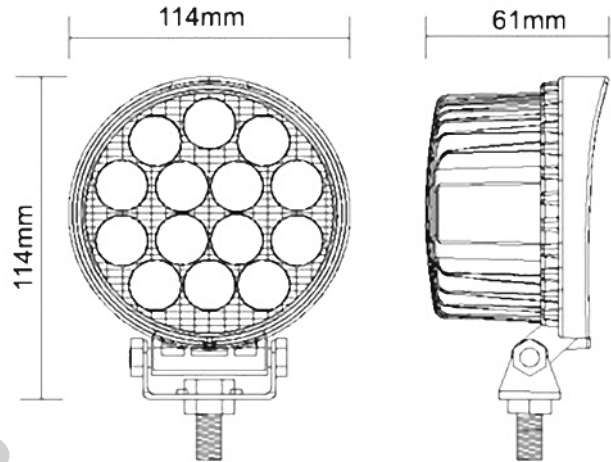

LED WORK LAMP 14X LED ROUND

Reference: FA36148

PHOTO AND TECHNICAL DRAWING:

TECHNICAL SPECIFICATIONS:

MATERIAL	LED/LM QUANTITY	MOUNTING	CABLE	FUNCTION	WATT	VOLTAGE	CERTIFICATES	PACKING/WEIGHT
» Lens: PC » Housing: AL	» 14 » 1332 LM	» screw	» 400mm	» work light » flood	» 34 W	» 12V/24V	» ECE R10	» cart. dim.: 120x75x150 mm » lamp weight: 580 g » 20 pcs/bulk box