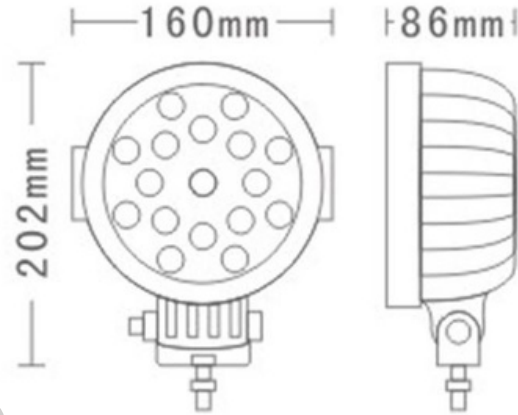

LED WORK LAMP 17X LED BLACK ROUND

Reference: FA36142

PHOTO AND TECHNICAL DRAWING:

TECHNICAL SPECIFICATIONS:

MATERIAL	LED/LM QUANTITY	MOUNTING	CABLE	FUNCTION	WATT	VOLTAGE	CERTIFICATES	PACKING/ WEIGHT
» Lens: PC » Housing: AL	» 17	» screw	» 300 mm	» work light	» 31-33W	» 12V/24V	» ECE R10	» cart. dim.: 190x180x115 mm » lamp weight: 2000g » 12 pcs/bulk carton