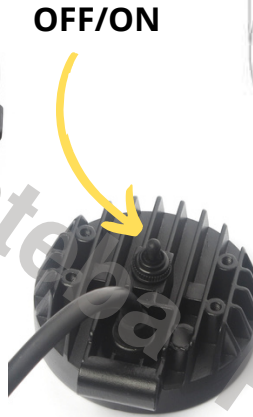

LED WORK LAMP 12X LED ROUND WITH SWITCH OFF/ON

Reference: FA36160

PHOTO AND TECHNICAL DRAWING:

TECHNICAL SPECIFICATIONS:

MATERIAL	LED/LM QUANTITY	MOUNTING	CABLE	FUNCTION	WATT	VOLTAGE	CERTIFICATES	PACKING/WEIGHT
» Lens: PS » Housing: AL	» 12 » 1800 LM	» screw	» 250mm	» work light » flood » switch	» 12W	» 12V/24V	» ECE R10	» cart. dim.: 87x56.5x94mm » lamp weight: 280g » 40 pcs/bulk carton