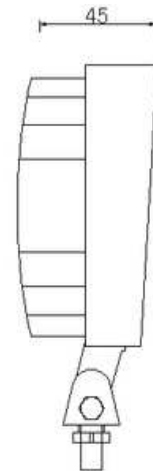

LED WORK LAMP ROUND 9X LED

Reference: FA36130

PHOTO AND TECHNICAL DRAWING:

TECHNICAL SPECIFICATIONS:

MATERIAL	LED/LM QUANTITY	MOUNTING	CABLE	FUNCTION	WATT	VOLTAGE	CERTIFICATES	PACKING/WEIGHT
» Lens: PC » Housing: AL	» 9 » 1350 LM	» screw	» 400mm	» work light » flood	» 33W	» 12V/24V	» ECE R10	» cart. dim.: 190x160x95 mm » lamp weight: 1000g » 12 pcs/bulk box

LED WORK LAMP 9X LED ROUND

Reference: FA36131

PHOTO AND TECHNICAL DRAWING:

TECHNICAL SPECIFICATIONS:

MATERIAL	LED/LM QUANTITY	MOUNTING	CABLE	FUNCTION	WATT	VOLTAGE	CERTIFICATES	PACKING/WEIGHT
» Lens: PC » Housing: AL	» 9 » 1430 LM	» screw	» 300mm	» work light » flood	» 24W	» 12V/24V	» ECE R10	» cart. dim.: 119x65x148 mm » lamp weight: 317g » 20 pcs/bulk box

LED WORK LAMP 9X LED ROUND SPOT

Reference: FA36132

PHOTO AND TECHNICAL DRAWING:

TECHNICAL SPECIFICATIONS:

MATERIAL	LED/LM QUANTITY	MOUNTING	CABLE	FUNCTION	WATT	VOLTAGE	CERTIFICATES	PACKING/WEIGHT
<ul style="list-style-type: none"> » Lens: PC » Housing: AL 	<ul style="list-style-type: none"> » 9 » 1430 LM 	<ul style="list-style-type: none"> » screw 	<ul style="list-style-type: none"> » 300mm 	<ul style="list-style-type: none"> » work light » spot 	<ul style="list-style-type: none"> » 24W 	<ul style="list-style-type: none"> » 12V/24V 	<ul style="list-style-type: none"> » ECE R10 	<ul style="list-style-type: none"> » cart. dim.: 119x65x148 mm » lamp weight: 317g » 20 pcs/bulk box

LED WORK LAMP 9X LED SQUARE

Reference: FA36133

PHOTO AND TECHNICAL DRAWING:

TECHNICAL SPECIFICATIONS:

MATERIAL	LED/LM QUANTITY	MOUNTING	CABLE	FUNCTION	WATT	VOLTAGE	CERTIFICATES	PACKING/WEIGHT
» Lens: PS » Housing: AL	» 9 » 1430 LM	» screw	» 300mm	» work light » flood	» 24W	» 12V/24V	» ECE R10	» cart. dim.: 119x65x148 mm » lamp weight: 317g » 20 pcs/bulk box