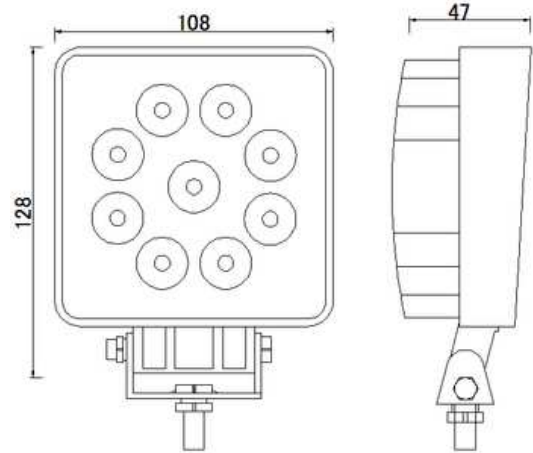

LED WORK LAMP 9X LED ROUND SPOT

Reference: FA36132

PHOTO AND TECHNICAL DRAWING:

TECHNICAL SPECIFICATIONS:

MATERIAL	LED/LM QUANTITY	MOUNTING	CABLE	FUNCTION	WATT	VOLTAGE	CERTIFICATES	PACKING/WEIGHT
<ul style="list-style-type: none"> » Lens: PC » Housing: AL 	<ul style="list-style-type: none"> » 9 » 1430 LM 	<ul style="list-style-type: none"> » screw 	<ul style="list-style-type: none"> » 300mm 	<ul style="list-style-type: none"> » work light » spot 	<ul style="list-style-type: none"> » 24W 	<ul style="list-style-type: none"> » 12V/24V 	<ul style="list-style-type: none"> » ECE R10 	<ul style="list-style-type: none"> » cart. dim.: 119x65x148 mm » lamp weight: 317g » 20 pcs/bulk box

LED WORK LAMP 9X LED SQUARE

Reference: FA36133

PHOTO AND TECHNICAL DRAWING:

TECHNICAL SPECIFICATIONS:

MATERIAL	LED/LM QUANTITY	MOUNTING	CABLE	FUNCTION	WATT	VOLTAGE	CERTIFICATES	PACKING/WEIGHT
» Lens: PS » Housing: AL	» 9 » 1430 LM	» screw	» 300mm	» work light » flood	» 24W	» 12V/24V	» ECE R10	» cart. dim.: 119x65x148 mm » lamp weight: 317g » 20 pcs/bulk box

LED WORK LAMP 9XLED SQUARE WITH CABLE 4M

Reference: FA36134

PHOTO AND TECHNICAL DRAWING:

TECHNICAL SPECIFICATIONS:

MATERIAL	LED/LM QUANTITY	MOUNTING	CABLE	FUNCTION	WATT	VOLTAGE	CERTIFICATES	PACKING/WEIGHT
<ul style="list-style-type: none"> » Lens: PS » Housing: AL 	<ul style="list-style-type: none"> » 9 » 1430 LM 	<ul style="list-style-type: none"> » screw 	<ul style="list-style-type: none"> » 4000mm 	<ul style="list-style-type: none"> » work light » flood 	<ul style="list-style-type: none"> » 24W 	<ul style="list-style-type: none"> » 12V/24V 	<ul style="list-style-type: none"> » ECE R10 	<ul style="list-style-type: none"> » cart. dim.: 119x65x148 mm » lamp weight: 317g » 20 pcs/bulk box