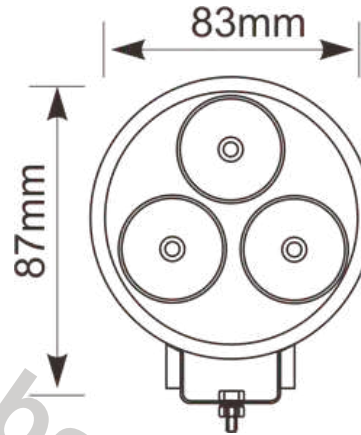

LED WORK LAMP 3 LED FLOOD

Reference: FA36145

PHOTO AND TECHNICAL DRAWING:

TECHNICAL SPECIFICATIONS:

MATERIAL	LED/LM QUANTITY	MOUNTING	CABLE	FUNCTION	WATT	VOLTAGE	CERTIFICATES	PACKING/WEIGHT
» Lens: PS » Housing: AL	» 3 » 249 LM	» screw	» 300mm	» work light » flood	» 9W	» 12V/24V	» ECE R10	» cart. dim.: 90x68x90 mm » lamp weight: 250g » 20 pcs/bulk carton