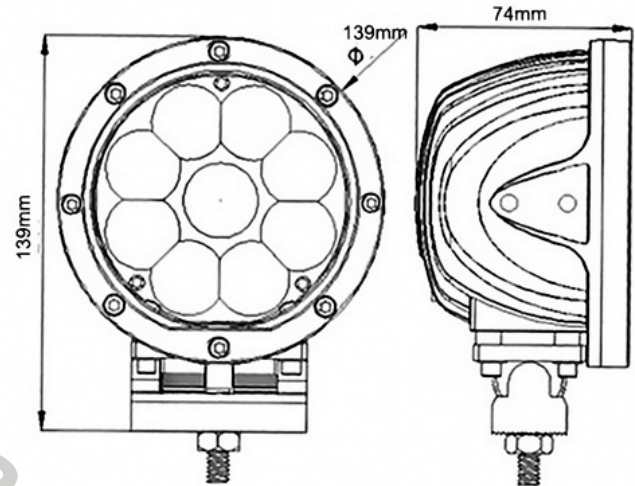

LED WORK LAMP ROUND 9X LED

Reference: FA36130

PHOTO AND TECHNICAL DRAWING:

TECHNICAL SPECIFICATIONS:

MATERIAL	LED/LM QUANTITY	MOUNTING	CABLE	FUNCTION	WATT	VOLTAGE	CERTIFICATES	PACKING/WEIGHT
» Lens: PC » Housing: AL	» 9 » 1350 LM	» screw	» 400mm	» work light » flood	» 33W	» 12V/24V	» ECE R10	» cart. dim.: 190x160x95 mm » lamp weight: 1000g » 12 pcs/bulk box