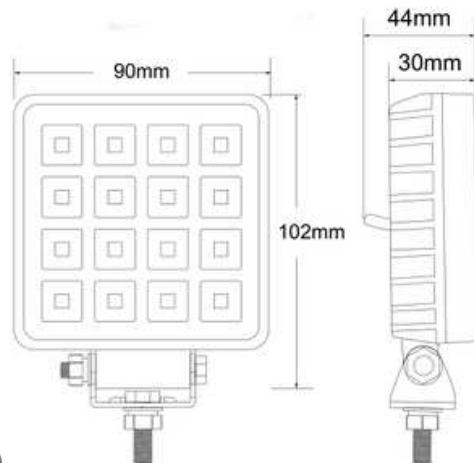

LED WORK LAMP 16X LED SQUARE WITH SWITCH OFF/ON

Reference: FA36161

PHOTO AND TECHNICAL DRAWING:

TECHNICAL SPECIFICATIONS:

MATERIAL	LED/LM QUANTITY	MOUNTING	CABLE	FUNCTION	WATT	VOLTAGE	CERTIFICATES	PACKING/WEIGHT
» Lens: PS » Housing: AL	» 16 » 2400 LM	» screw	» 250mm	» work light » flood » switch	» 16W	» 12V/24V	» ECE R10	» cart. dim.: 102x55.5x109 mm » lamp weight: 350g » 40 pcs/bulk carton