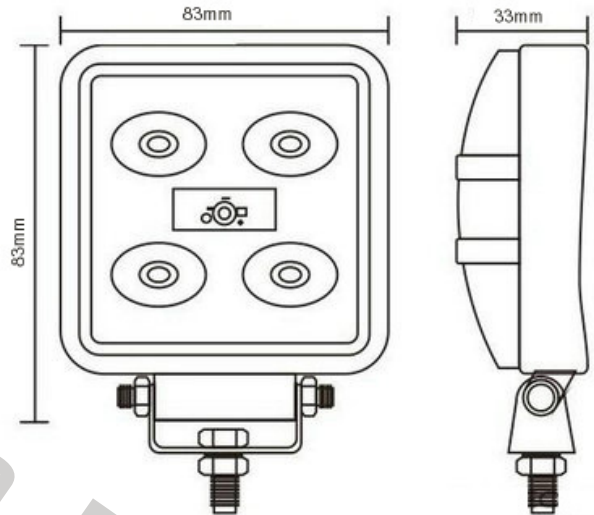

Fasteba

Ledverlichting

Contact informatie
www.fasteba.com
info@fasteba.com

LED WORKING LAMP CUBE - 2 PCS SET

Reference: FA36126

PHOTO AND TECHNICAL DRAWING:

TECHNICAL SPECIFICATIONS:

MATERIAL	QUANTITY LED/LM	MOUNTING	CABLE	FUNCTION	WATT	VOLTAGE	CERTIFICATES	PACKING/ WEIGHT
<ul style="list-style-type: none"> » Lens: PC » Housing: AL 	<ul style="list-style-type: none"> » 9 » 2762 LM 	<ul style="list-style-type: none"> » screw 	<ul style="list-style-type: none"> » 250mm 	<ul style="list-style-type: none"> » work light » combo 	<ul style="list-style-type: none"> » 45 W 	<ul style="list-style-type: none"> » 12V/24V 	<ul style="list-style-type: none"> » ECE R10 	<ul style="list-style-type: none"> » cart. dim.: 185x170x108 mm » lamp weight: 700 g » 20 sets(40pcs)/ bulk box

LED WORK LAMP 5X 3W FLOOD

Reference: FA36127

PHOTO AND TECHNICAL DRAWING:

TECHNICAL SPECIFICATIONS:

MATERIAL	LED/LM QUANTITY	MOUNTING	CABLE	FUNCTION	WATT	VOLTAGE	CERTIFICATES	PACKING/WEIGHT
» Lens: PC » Housing: AL	» 5 » 630 LM	» screw	» 2000mm	» work light » flood	» 12W	» 12V/24V	» ECE R10	» cart. dim.: 95x55x120 mm » lamp weight: 274g » 36 pcs/bulk box

LED WORK LAMP 5X 3W FLOOD

Reference: FA36128

PHOTO AND TECHNICAL DRAWING:

TECHNICAL SPECIFICATIONS:

MATERIAL	LED/LM QUANTITY	MOUNTING	CABLE	FUNCTION	WATT	VOLTAGE	CERTIFICATES	PACKING/WEIGHT
» Lens: PC » Housing: AL	» 5 » 630 LM	» screw	» 300mm	» work light » flood	» 12W	» 12V/24V	» ECE R10	» cart. dim.: 95x55x120 mm » lamp weight: 216g » 36 pcs/bulk box