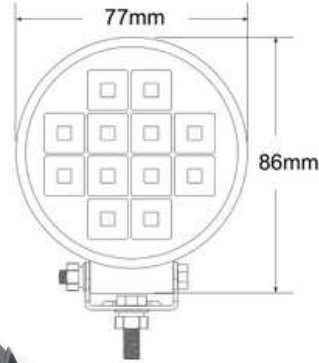

LED WORK LAMP 12X LED ROUND WITH SWITCH OFF/ON

Reference: FA36160

PHOTO AND TECHNICAL DRAWING:

TECHNICAL SPECIFICATIONS:

MATERIAL	LED/LM QUANTITY	MOUNTING	CABLE	FUNCTION	WATT	VOLTAGE	CERTIFICATES	PACKING/WEIGHT
» Lens: PS » Housing: AL	» 12 » 1800 LM	» screw	» 250mm	» work light » flood » switch	» 12W	» 12V/24V	» ECE R10	» cart. dim.: 87x56.5x94mm » lamp weight: 280g » 40 pcs/bulk carton