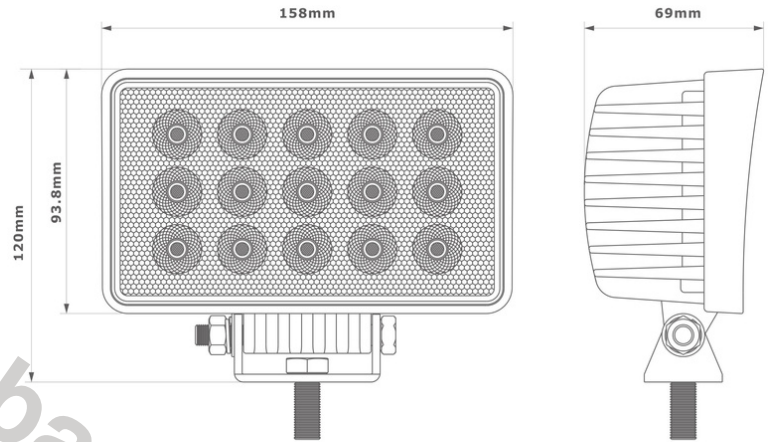

LED WORK LAMP 15XLED FLOOD

Reference: FA36154

PHOTO AND TECHNICAL DRAWING:

TECHNICAL SPECIFICATIONS:

MATERIAL	LED/LM QUANTITY	MOUNTING	CABLE	FUNCTION	WATT	VOLTAGE	CERTIFICATES	PACKING/WEIGHT
» Lens: PC » Housing: AL	» 15x LED » 3444LM	» screw	» 500mm	» working lamp » flood	» 38W	» 12V/24V	» ECE R10	» cart. dim.: 170x135x80mm » lamp weight: 1025g » 20 pcs/bulk carton