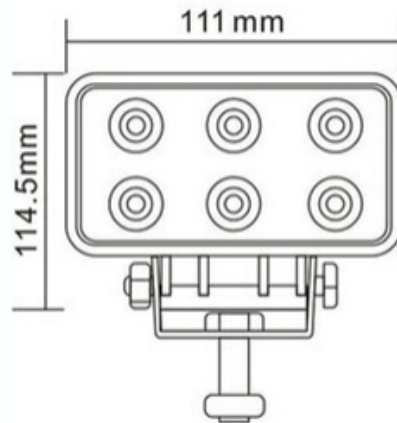

LED WORK LAMP LED RECTANGULAR 6X

Reference: FA36147

PHOTO AND TECHNICAL DRAWING:

TECHNICAL SPECIFICATIONS:

MATERIAL	LED/LM QUANTITY	MOUNTING	CABLE	FUNCTION	WATT	VOLTAGE	CERTIFICATES	PACKING/WEIGHT
» Lens: PC » Housing: AL	» 6 » 1100 LM	» screw	» 250mm	» work light » flood	» 18 W	» 12V/24V	» ECE R10	» cart. dim.: 119x65x148 mm » lamp weight: 450g » 20 pcs/bulk box