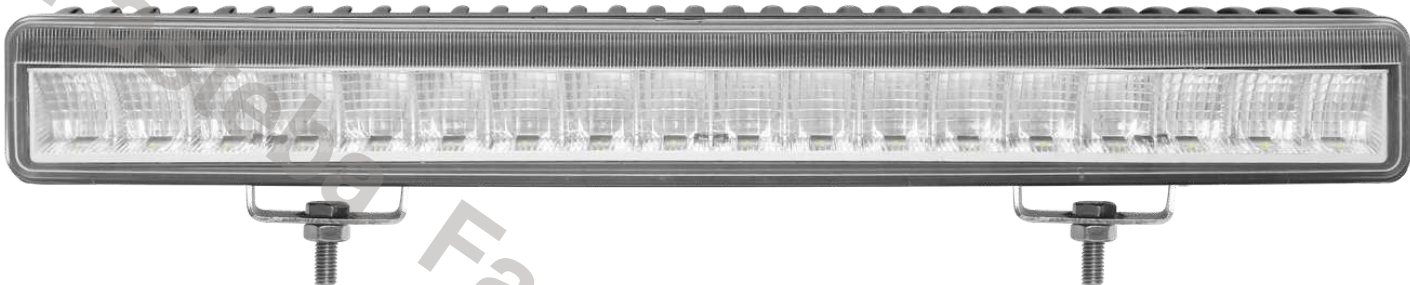

HEAD LAMP LED + POSITION BOTTOM LED 12/24V

Reference: FA35125

PHOTO AND TECHNICAL DRAWING:

TECHNICAL SPECIFICATIONS:

MATERIAL	LED QUANTITY	MOUNTING	CABLE	FUNCTION	WATT	VOLTAGE	CERTYFICATES	PACKING/ WEIGHT
» Lens: PC » Housing: AL	» 18 + 30 » 4000 LM	» screw	» 250mm	» position » driving lamp	» 5W » 45W	» 12V/24V	» ECE R7 » ECE R10 » ECE R112	» cart. dim: 405x74x105 mm » lamp weight: 1000g » 10 pcs/bulk box