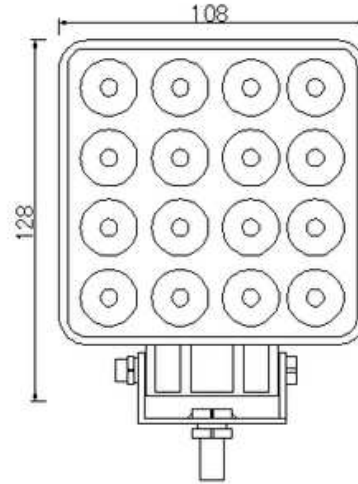

LED WORK LAMP 9X LED SQUARE SPOT

Reference: FA36137

PHOTO AND TECHNICAL DRAWING:

TECHNICAL SPECIFICATIONS:

MATERIAL	LED/LM QUANTITY	MOUNTING	CABLE	FUNCTION	WATT	VOLTAGE	CERTIFICATES	PACKING/WEIGHT
» Lens: PS » Housing: AL	» 9 » 1430 LM	» screw	» 300mm	» work light » spot	» 24W	» 12V/24V	» ECE R10	» cart. dim.: 119x65x148 mm » lamp weight: 317g » 20 pcs/bulk box

LED WORK LAMP 16X LED SQUARE

Reference: FA36138

PHOTO AND TECHNICAL DRAWING:

TECHNICAL SPECIFICATIONS:

MATERIAL	LED/LM QUANTITY	MOUNTING	CABLE	FUNCTION	WATT	VOLTAGE	CERTIFICATES	PACKING/WEIGHT
<ul style="list-style-type: none"> » Lens: PS » Housing: AL 	<ul style="list-style-type: none"> » 16 » 2100 LM 	<ul style="list-style-type: none"> » screw 	<ul style="list-style-type: none"> » 300mm 	<ul style="list-style-type: none"> » work light » flood 	<ul style="list-style-type: none"> » 43W 	<ul style="list-style-type: none"> » 12V/24V 	<ul style="list-style-type: none"> » ECE R10 	<ul style="list-style-type: none"> » cart. dim.: 119x65x148 mm » lamp weight: 484g » 20 pcs/bulk carton

LED WORK LAMP 16X LED SQUARE

Reference: FA36139

PHOTO AND TECHNICAL DRAWING:

TECHNICAL SPECIFICATIONS:

MATERIAL	LED/LM QUANTITY	MOUNTING	CABLE	FUNCTION	WATT	VOLTAGE	CERTIFICATES	PACKING/WEIGHT
<ul style="list-style-type: none"> » Lens: PS » Housing: AL 	<ul style="list-style-type: none"> » 16 » 2100 LM 	<ul style="list-style-type: none"> » screw 	<ul style="list-style-type: none"> » 300mm 	<ul style="list-style-type: none"> » work light » spot 	<ul style="list-style-type: none"> » 43W 	<ul style="list-style-type: none"> » 12V/24V 	<ul style="list-style-type: none"> » ECE R10 	<ul style="list-style-type: none"> » cart. dim.: 119x65x148 mm » lamp weight: 484g » 20 pcs/bulk carton