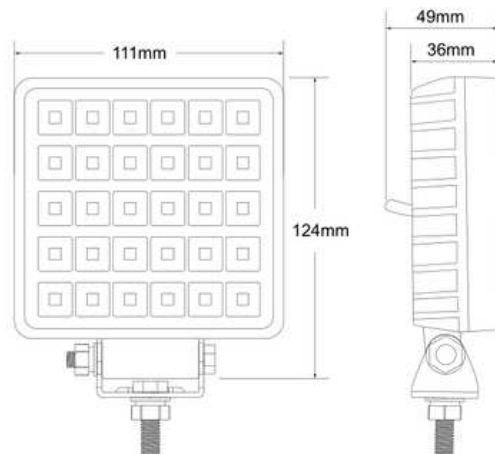

LED WORK LAMP 30X LED SQUARE WITH SWITCH OFF/ON

Reference: FA36163

PHOTO AND TECHNICAL DRAWING:

TECHNICAL SPECIFICATIONS:

MATERIAL	LED/LM QUANTITY	MOUNTING	CABLE	FUNCTION	WATT	VOLTAGE	CERTIFICATES	PACKING/WEIGHT
» Lens: PS » Housing: AL	» 30 » 3800 LM	» screw	» 250mm	» work light » flood » switch	» 30W	» 12V/24V	» ECE R10	» cart. dim.: 212x66.5x148 mm » lamp weight: 610g » 20 pcs/bulk carton