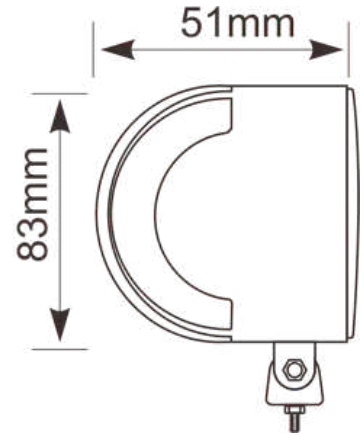

LED WORK LAMP 3 LED FLOOD

Reference: FA36145

PHOTO AND TECHNICAL DRAWING:

TECHNICAL SPECIFICATIONS:

MATERIAL	LED/LM QUANTITY	MOUNTING	CABLE	FUNCTION	WATT	VOLTAGE	CERTIFICATES	PACKING/WEIGHT
» Lens: PS » Housing: AL	» 3 » 249 LM	» screw	» 300mm	» work light » flood	» 9W	» 12V/24V	» ECE R10	» cart. dim.: 90x68x90 mm » lamp weight: 250g » 20 pcs/bulk carton