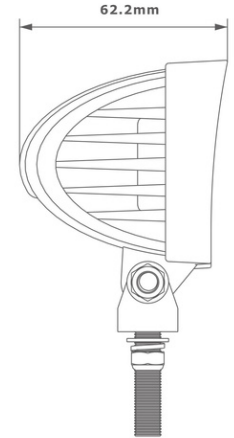

LED WORK LAMP 3XLED OVAL FLOOD

Reference: FA36155

PHOTO AND TECHNICAL DRAWING:

TECHNICAL SPECIFICATIONS:

MATERIAL	LED/LM QUANTITY	MOUNTING	CABLE	FUNCTION	WATT	VOLTAGE	CERTIFICATES	PACKING/WEIGHT
» Lens: PC » Housing: AL	» 3x LED » 660LM	» screw	» 500mm	» working lamp » flood	» 7,1W	» 12V/24V	» ECE R10	» cart. dim.: 100x90x60mm » lamp weight: 275g » 40 pcs/bulk carton