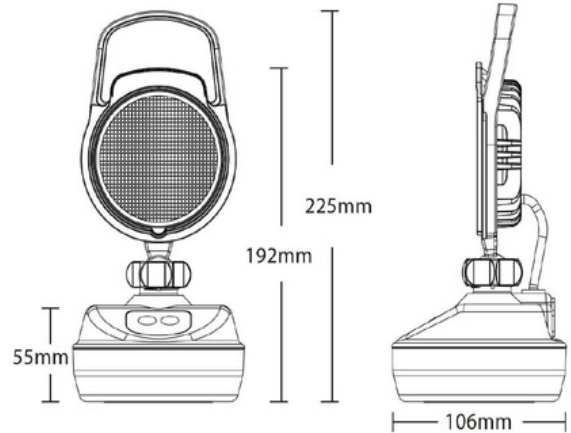

RECHARGEABLE LED WORK LAMP WITH MAGNET

Reference: FA36167

PHOTO AND TECHNICAL DRAWING:

TECHNICAL SPECIFICATIONS:

MATERIAL	QUANTITY LED/LM	MOUNTING	CABLE	FUNCTION	WATT	VOLTAGE	CERTIFICATES	PACKING/ WEIGHT
» Lens: PC » Housing: AL	» 9	» magnet » hand holder	» AC adaptor » cigar plug » 1m USB cable	» work light » 100% or 50% intensity, » SOS flash, » Quad flash.	» 9W	» 12V/24V	» ECE R10	» cart. dim.: xxx mm » lamp weight: xx g » xx pcs/bulk box