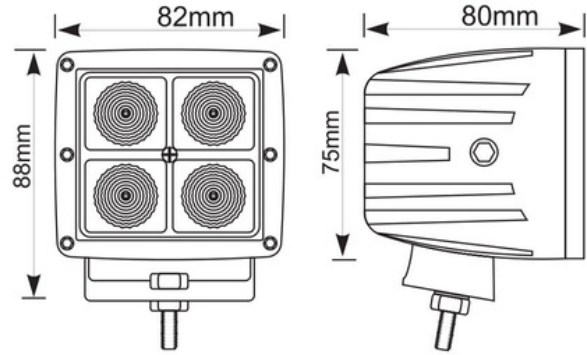

LED WORK LAMP 16X LED SQUARE

Reference: FA36140

PHOTO AND TECHNICAL DRAWING:

TECHNICAL SPECIFICATIONS:

MATERIAL	LED/LM QUANTITY	MOUNTING	CABLE	FUNCTION	WATT	VOLTAGE	CERTIFICATES	PACKING/WEIGHT
» Lens: PC » Housing: AL	» 4 » 1000 LM	» screw	» 250mm	» work light » flood	» 16W	» 12V/24V	» ECE R10	» cart. dim.: 140x100x90 mm » lamp weight: 450g » 20 pcs/bulk carton