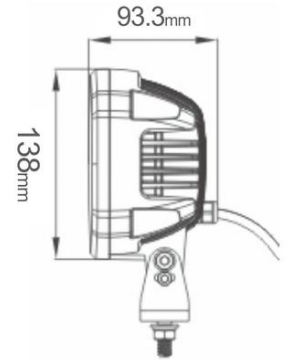

HEAD LAMP LED + POSITION MIDDLE LED TL 12/24V

Reference: FA36173

PHOTO AND TECHNICAL DRAWING:

TECHNICAL SPECIFICATIONS:

MATERIAL	QUANTITY LED/LM	MOUNTING	WIRE	FUNCTION	WATT	VOLTAGE	CERTYFICATES	PACKING/ WEIGHT
» Lens: PC » Housing: AL	» 18 » 4925 LM	» screw	» 350mm	» position » driving light	» 8W » 55W	» 12V/24V	» ECE R7 » ECE R10 » ECE R112	» cart. dim.: 280x210x120 mm » lampy weight: 1210g » 12 pcs/bulk box

HEAD LAMP LED + POSITION BOTTOM LED TL12/24V

Reference: FA36174

PHOTO AND TECHNICAL DRAWING:

TECHNICAL SPECIFICATIONS:

MATERIAL	QUANTITY LED/LM	MOUNTING	WIRE	FUNCTION	WATT	VOLTAGE	CERTYFICATES	PACKING/ WEIGHT
» Lens: PC » Housing: AL	» 18 » 4925 LM	» screw	» 350mm	» position » driving light	» 8W » 55W	» 12V/24V	» ECE R7 » ECE R10 » ECE R112	» cart. dim.: 280x210x120 mm » lampy weight: 1210g » 12 pcs/bulk box

HEAD LAMP LED + POSITION BOTTOM LED BAT 12/24V

Reference: FA36175

PHOTO AND TECHNICAL DRAWING:

TECHNICAL SPECIFICATIONS:

MATERIAL	QUANTITY LED/LM	MOUNTING	WIRE	FUNCTION	WATT	VOLTAGE	CERTYFICATES	PACKING/ WEIGHT
» Lens: PC » Housing: AL	» 23 » 7480 LM	» screw	» 250mm	» position » driving light	» 1,7W » 103W	» 12V/24V	» ECE R7 » ECE R10 » ECE R112	» cart. dim.: 268x95x322 mm » lampy weight: 2000g » 10 pcs/bulk box

HEAD LAMP LED + DRL LED 12/24V

Reference: FA36176

PHOTO AND TECHNICAL DRAWING:

TECHNICAL SPECIFICATIONS:

MATERIAL	LED QUANTITY	MOUNTING	CABLE	FUNCTION	WATT	VOLTAGE	CERTYFICATES	PACKING/ WEIGHT
» Lens: PC » Housing: AL	» 16 » 5800 LM	» screw	» 600mm	» DRL » Driving lamp	» 8W » 80W	» 12V/24V	» ECE R10 » ECE R87 » ECE R112	» cart. dim: 280x220x130 mm » lamp weight: 2300g » 8 pcs/bulk box