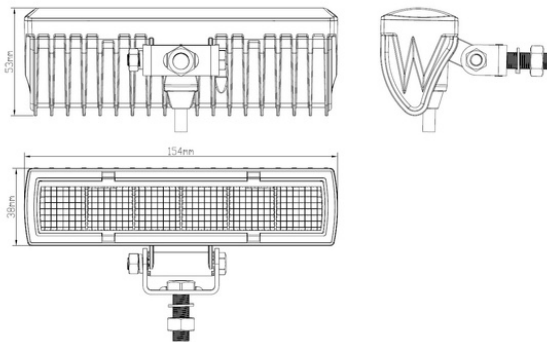

LED WORK LAMP 6X LED

Reference: FA36158

PHOTO AND TECHNICAL DRAWING:

TECHNICAL SPECIFICATIONS:

MATERIAL	LED/LM QUANTITY	MOUNTING	CABLE	FUNCTION	WATT	VOLTAGE	CERTIFICATES	PACKING/WEIGHT
» Lens: PC » Housing: AL	» 6	» screw	» 250mm	» driving light	» 16W	» 12V/24V	» ECE R10 » ECE R112	» cart. dim.: 170x65x70mm » lamp weight: 350g » 40 pcs/bulk carton