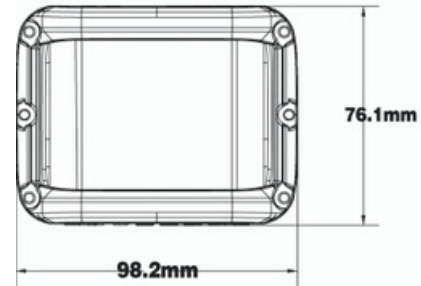

Fasteba

Ledverlichting

Contact informatie
www.fasteba.com
info@fasteba.com

LED WORKING LAMP CUBE - 2 PCS SET

Reference: FA36126

PHOTO AND TECHNICAL DRAWING:

TECHNICAL SPECIFICATIONS:

MATERIAL	QUANTITY LED/LM	MOUNTING	CABLE	FUNCTION	WATT	VOLTAGE	CERTIFICATES	PACKING/ WEIGHT
<ul style="list-style-type: none"> » Lens: PC » Housing: AL 	<ul style="list-style-type: none"> » 9 » 2762 LM 	<ul style="list-style-type: none"> » screw 	<ul style="list-style-type: none"> » 250mm 	<ul style="list-style-type: none"> » work light » combo 	<ul style="list-style-type: none"> » 45 W 	<ul style="list-style-type: none"> » 12V/24V 	<ul style="list-style-type: none"> » ECE R10 	<ul style="list-style-type: none"> » cart. dim.: 185x170x108 mm » lamp weight: 700 g » 20 sets(40pcs)/ bulk box