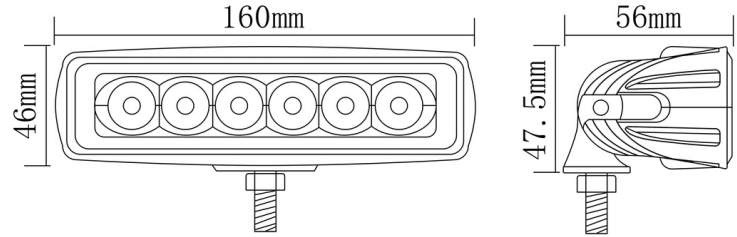

LED WORK LAMP LED 6X FLOOD

Reference: FA36146

PHOTO AND TECHNICAL DRAWING:

TECHNICAL SPECIFICATIONS:

MATERIAL	LED/LM QUANTITY	MOUNTING	CABLE	FUNCTION	WATT	VOLTAGE	CERTIFICATES	PACKING/WEIGHT
» Lens: PC » Housing: AL	» 6 » 909 LM	» screw	» 400mm	» work light » flood	» 13 W	» 12V/24V	» ECE R10	» cart. dim.: 170x49x100 mm » lamp weight: 400 g » 30 pcs/bulk box