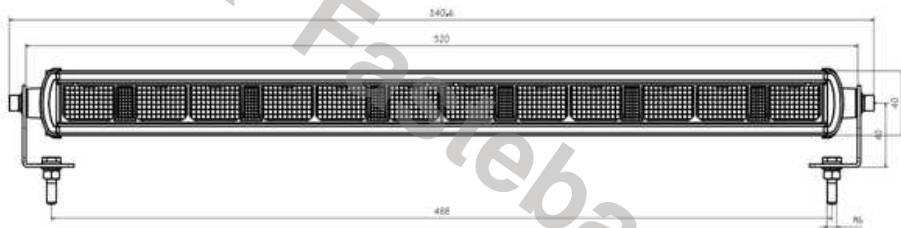

HEAD LAMP LED 21" + POSITION BOTTOM LED

Reference: FA35127

PHOTO AND TECHNICAL DRAWING:

TECHNICAL SPECIFICATIONS:

MATERIAL	LED/LM QUANTITY	MOUNTING	CABLE	FUNCTION	WATT	VOLTAGE	CERTYFICATES	PACKING/WEIGHT
» Lens: PC » Housing: AL	» 12 » 3340 LM	» screw	» 250mm	» DRL » Driving lamp	» 60W	» 12V/24V	» ECE R10 » ECE R87 » ECE R112	» cart. dim: 605x76x88 mm » lamp weight: 1000g » 10 pcs/bulk box