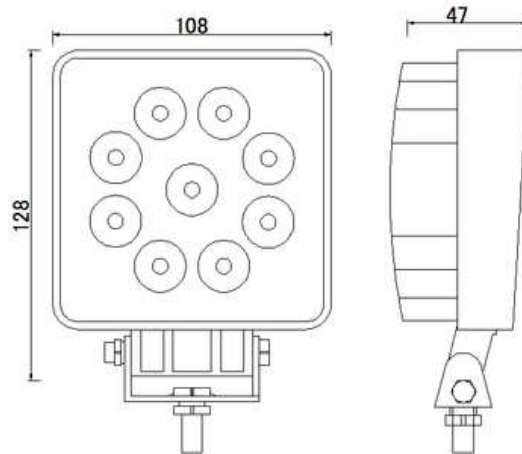

LED WORK LAMP 9X LED SQUARE

Reference: FA36133

PHOTO AND TECHNICAL DRAWING:

TECHNICAL SPECIFICATIONS:

MATERIAL	LED/LM QUANTITY	MOUNTING	CABLE	FUNCTION	WATT	VOLTAGE	CERTIFICATES	PACKING/WEIGHT
» Lens: PS » Housing: AL	» 9 » 1430 LM	» screw	» 300mm	» work light » flood	» 24W	» 12V/24V	» ECE R10	» cart. dim.: 119x65x148 mm » lamp weight: 317g » 20 pcs/bulk box

LED WORK LAMP 9XLED SQUARE WITH CABLE 4M

Reference: FA36134

PHOTO AND TECHNICAL DRAWING:

TECHNICAL SPECIFICATIONS:

MATERIAL	LED/LM QUANTITY	MOUNTING	CABLE	FUNCTION	WATT	VOLTAGE	CERTIFICATES	PACKING/WEIGHT
<ul style="list-style-type: none"> » Lens: PS » Housing: AL 	<ul style="list-style-type: none"> » 9 » 1430 LM 	<ul style="list-style-type: none"> » screw 	<ul style="list-style-type: none"> » 4000mm 	<ul style="list-style-type: none"> » work light » flood 	<ul style="list-style-type: none"> » 24W 	<ul style="list-style-type: none"> » 12V/24V 	<ul style="list-style-type: none"> » ECE R10 	<ul style="list-style-type: none"> » cart. dim.: 119x65x148 mm » lamp weight: 317g » 20 pcs/bulk box

LED WORK LAMP 9XLED SQUARE WITH CABLE 7M

Reference: FA36135

PHOTO AND TECHNICAL DRAWING:

TECHNICAL SPECIFICATIONS:

MATERIAL	LED/LM QUANTITY	MOUNTING	CABLE	FUNCTION	WATT	VOLTAGE	CERTIFICATES	PACKING/WEIGHT
<ul style="list-style-type: none"> » Lens: PS » Housing: AL 	<ul style="list-style-type: none"> » 9 » 1430 LM 	<ul style="list-style-type: none"> » screw 	<ul style="list-style-type: none"> » 7000mm 	<ul style="list-style-type: none"> » work light » flood 	<ul style="list-style-type: none"> » 24W 	<ul style="list-style-type: none"> » 12V/24V 	<ul style="list-style-type: none"> » ECE R10 	<ul style="list-style-type: none"> » cart. dim.: 119x65x148 mm » lamp weight: 317g » 20 pcs/bulk box