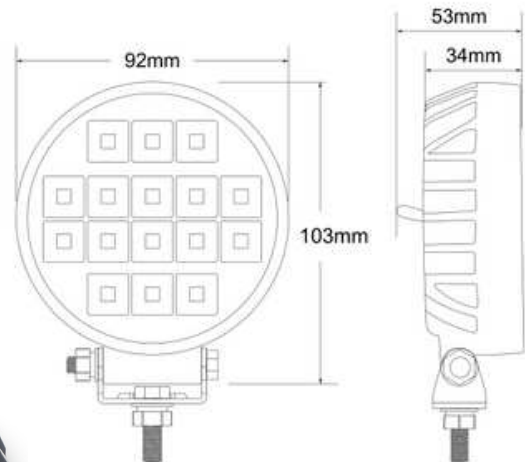

LED WORK LAMP 16X LED ROUND WITH SWITCH OFF/ON

Reference: FA36162

PHOTO AND TECHNICAL DRAWING:

TECHNICAL SPECIFICATIONS:

MATERIAL	LED/LM QUANTITY	MOUNTING	CABLE	FUNCTION	WATT	VOLTAGE	CERTIFICATES	PACKING/WEIGHT
» Lens: PS » Housing: AL	» 16 » 2400 LM	» screw	» 250mm	» work light » flood » switch	» 16W	» 12V/24V	» ECE R10	» cart. dim.: 102x55.5x109 mm » lamp weight: 350g » 40 pcs/bulk carton