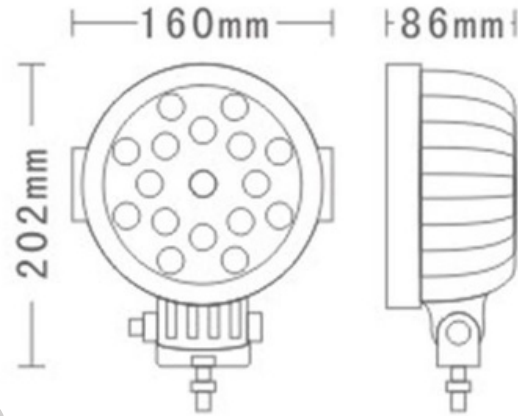

LED WORK LAMP 17X LED RED ROUND

Reference: FA36143

PHOTO AND TECHNICAL DRAWING:

TECHNICAL SPECIFICATIONS:

MATERIAL	LED/LM QUANTITY	MOUNTING	CABLE	FUNCTION	WATT	VOLTAGE	CERTIFICATES	PACKING/WEIGHT
» Lens: PC » Housing: AL	» 17	» screw	» 300 mm	» work light	» 31-33W	» 12V/24V	» ECE R10	» cart. dim.: 190x180x115 mm » lamp weight: 2000g » 12 pcs/bulk carton