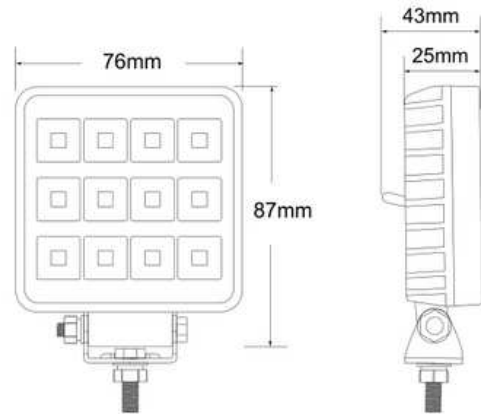

LED WORK LAMP 12X LED SQUARE WITH SWITCH OFF/ON

Reference: FA36159

PHOTO AND TECHNICAL DRAWING:

TECHNICAL SPECIFICATIONS:

MATERIAL	LED/LM QUANTITY	MOUNTING	CABLE	FUNCTION	WATT	VOLTAGE	CERTIFICATES	PACKING/WEIGHT
» Lens: PS » Housing: AL	» 12 » 1800 LM	» screw	» 250mm	» work light » flood » switch	» 12W	» 12V/24V	» ECE R10	» cart. dim.: 87x56.5x94mm » lamp weight: 280g » 40 pcs/bulk carton